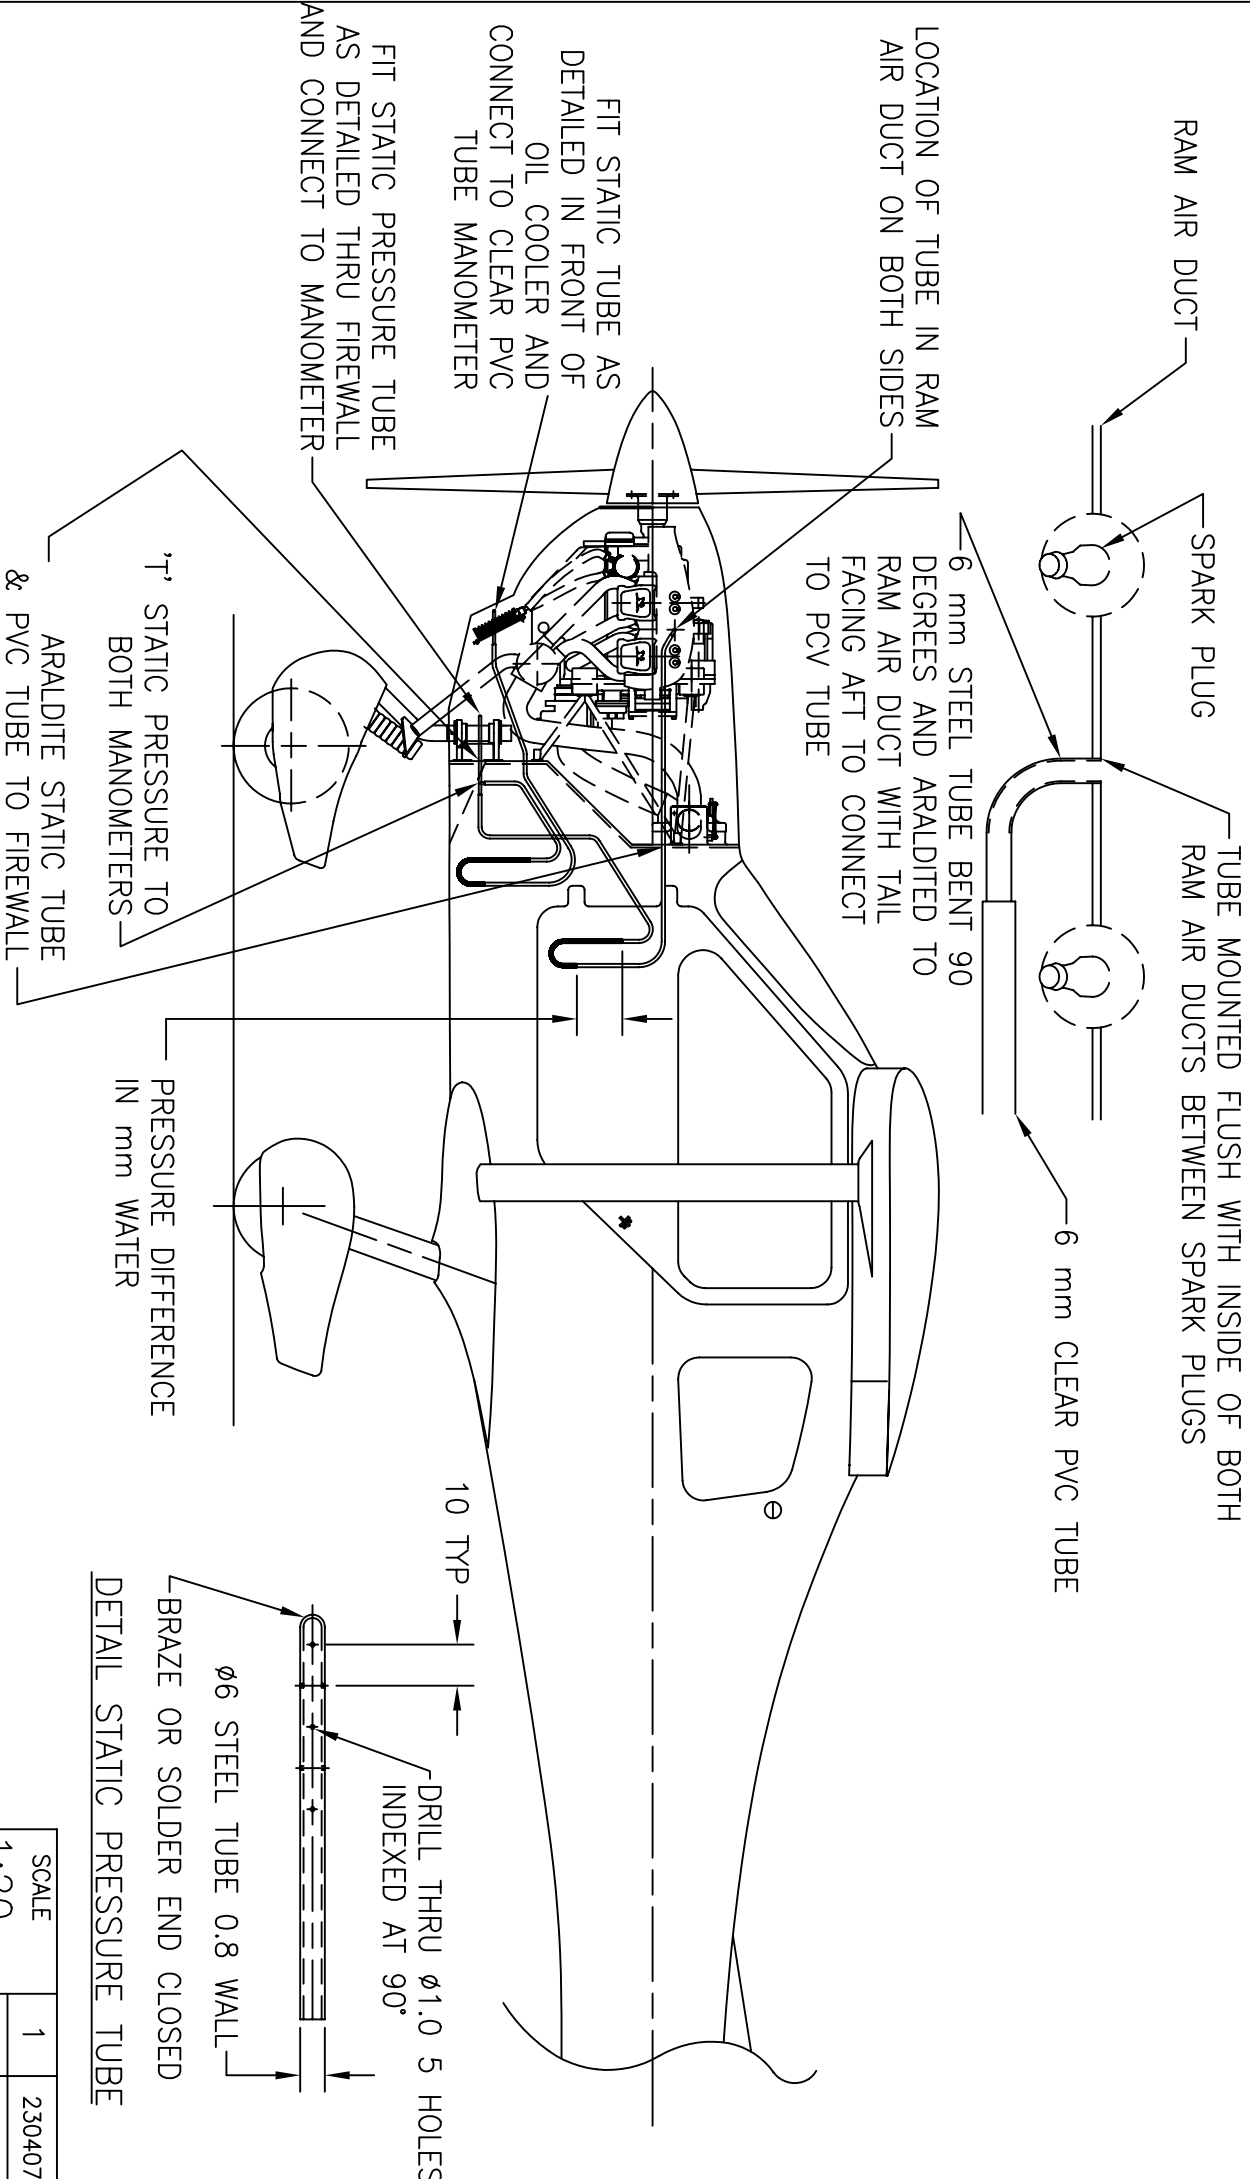

THIS DRAWING IS COPYRIGHT AND MUST NOT BE COPIED
WITHOUT CONSENT OF AVTECH PTY LTD

DIMENSIONS IN MILLIMETRES

DO NOT SCALE

PROJECTION

LIMITS	DRAWN	JW	AVTECH P/L	TITLE
MATERIAL	APPR.		A.C.N. 010 786 973 HINKLER AIRPORT BUNDABERG	JABIRU ENGINE COOLING AIR PRESSURE DIFFERENTIALS
			SCALE	DWG. NO.
			1:20	9A016A0D-1
			ISS. DATE	SHEET 1 OF 1 A4
			1	230407