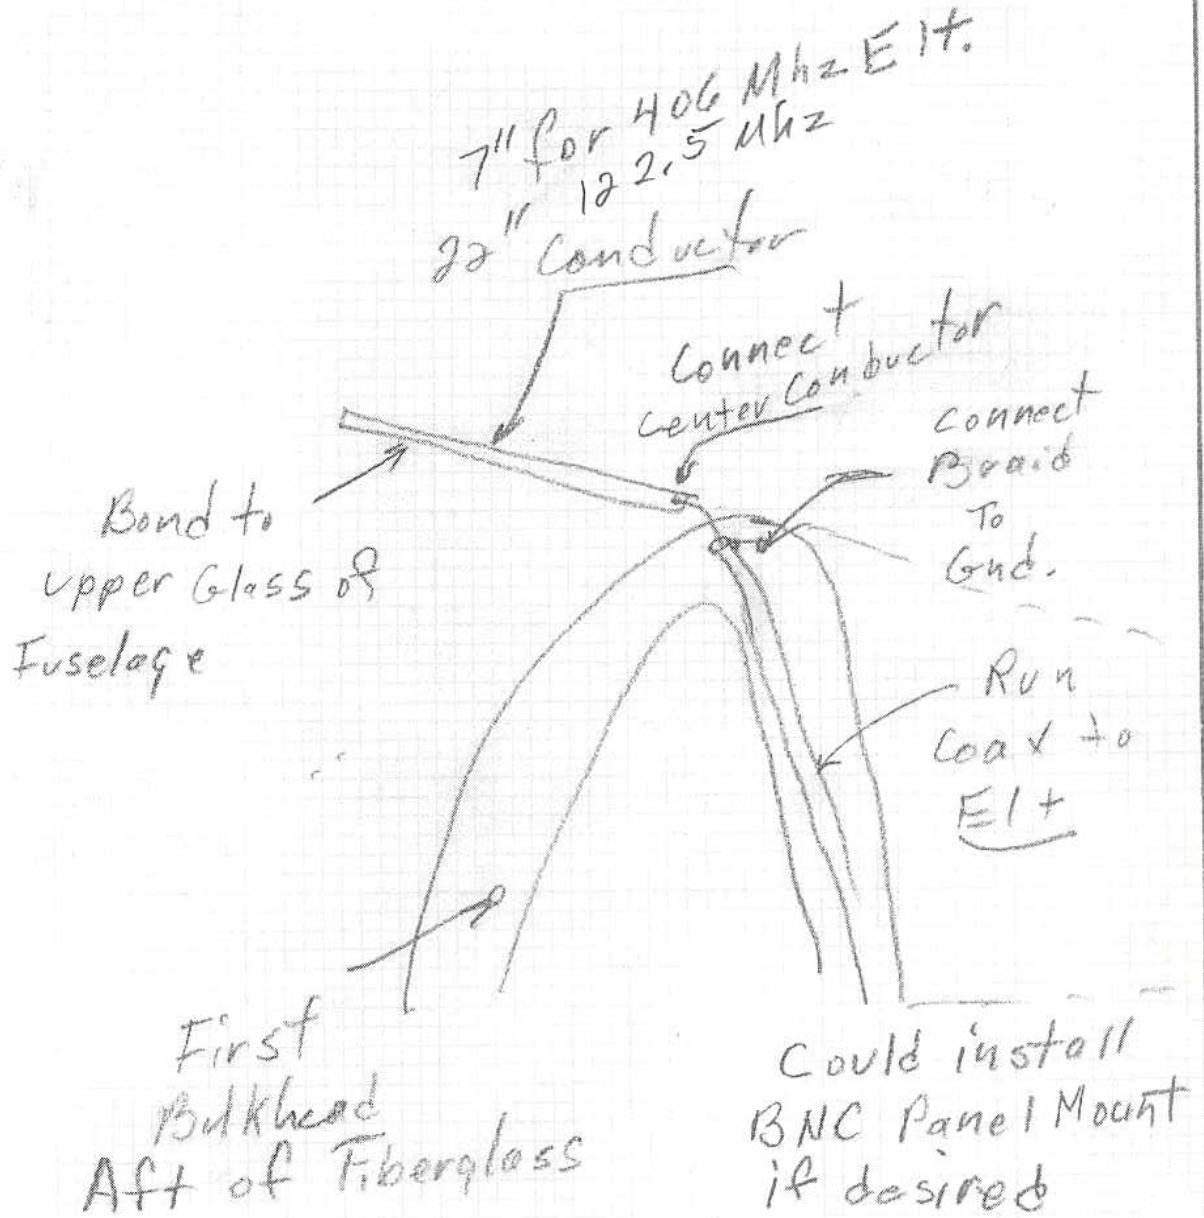

SK

REVISIONS

LTR

DESCRIPTION

DATE

APPROVED

ENGINEERING SKETCH

ELT Antenna for Glass Cabin Top of RV-10

ORIGINATOR	DATE

SIZE	CODE IDENT NO.
A	11982

SK

MJO

SCALE

SHEET 1 OF