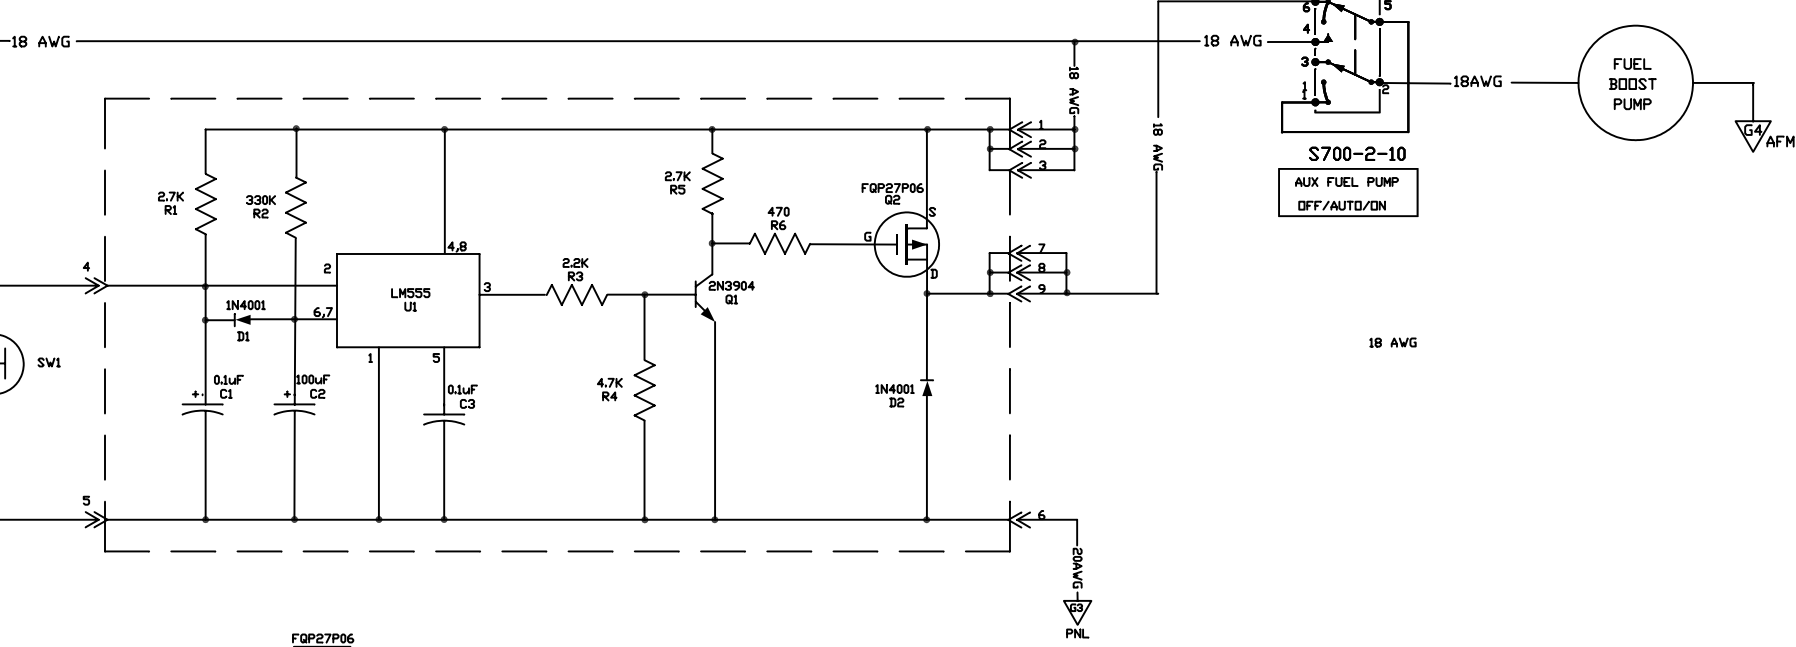

MAIN BUS  
7A

Aux Fuel Pump

0 - 50 PSI  
Adjustable  
Fuel Pressure  
Switch (N.C.)  
Pegasus P/N  
LON43020  
Set for 20PSI

18 AWG

20AWG  
63  
PNL

AFM