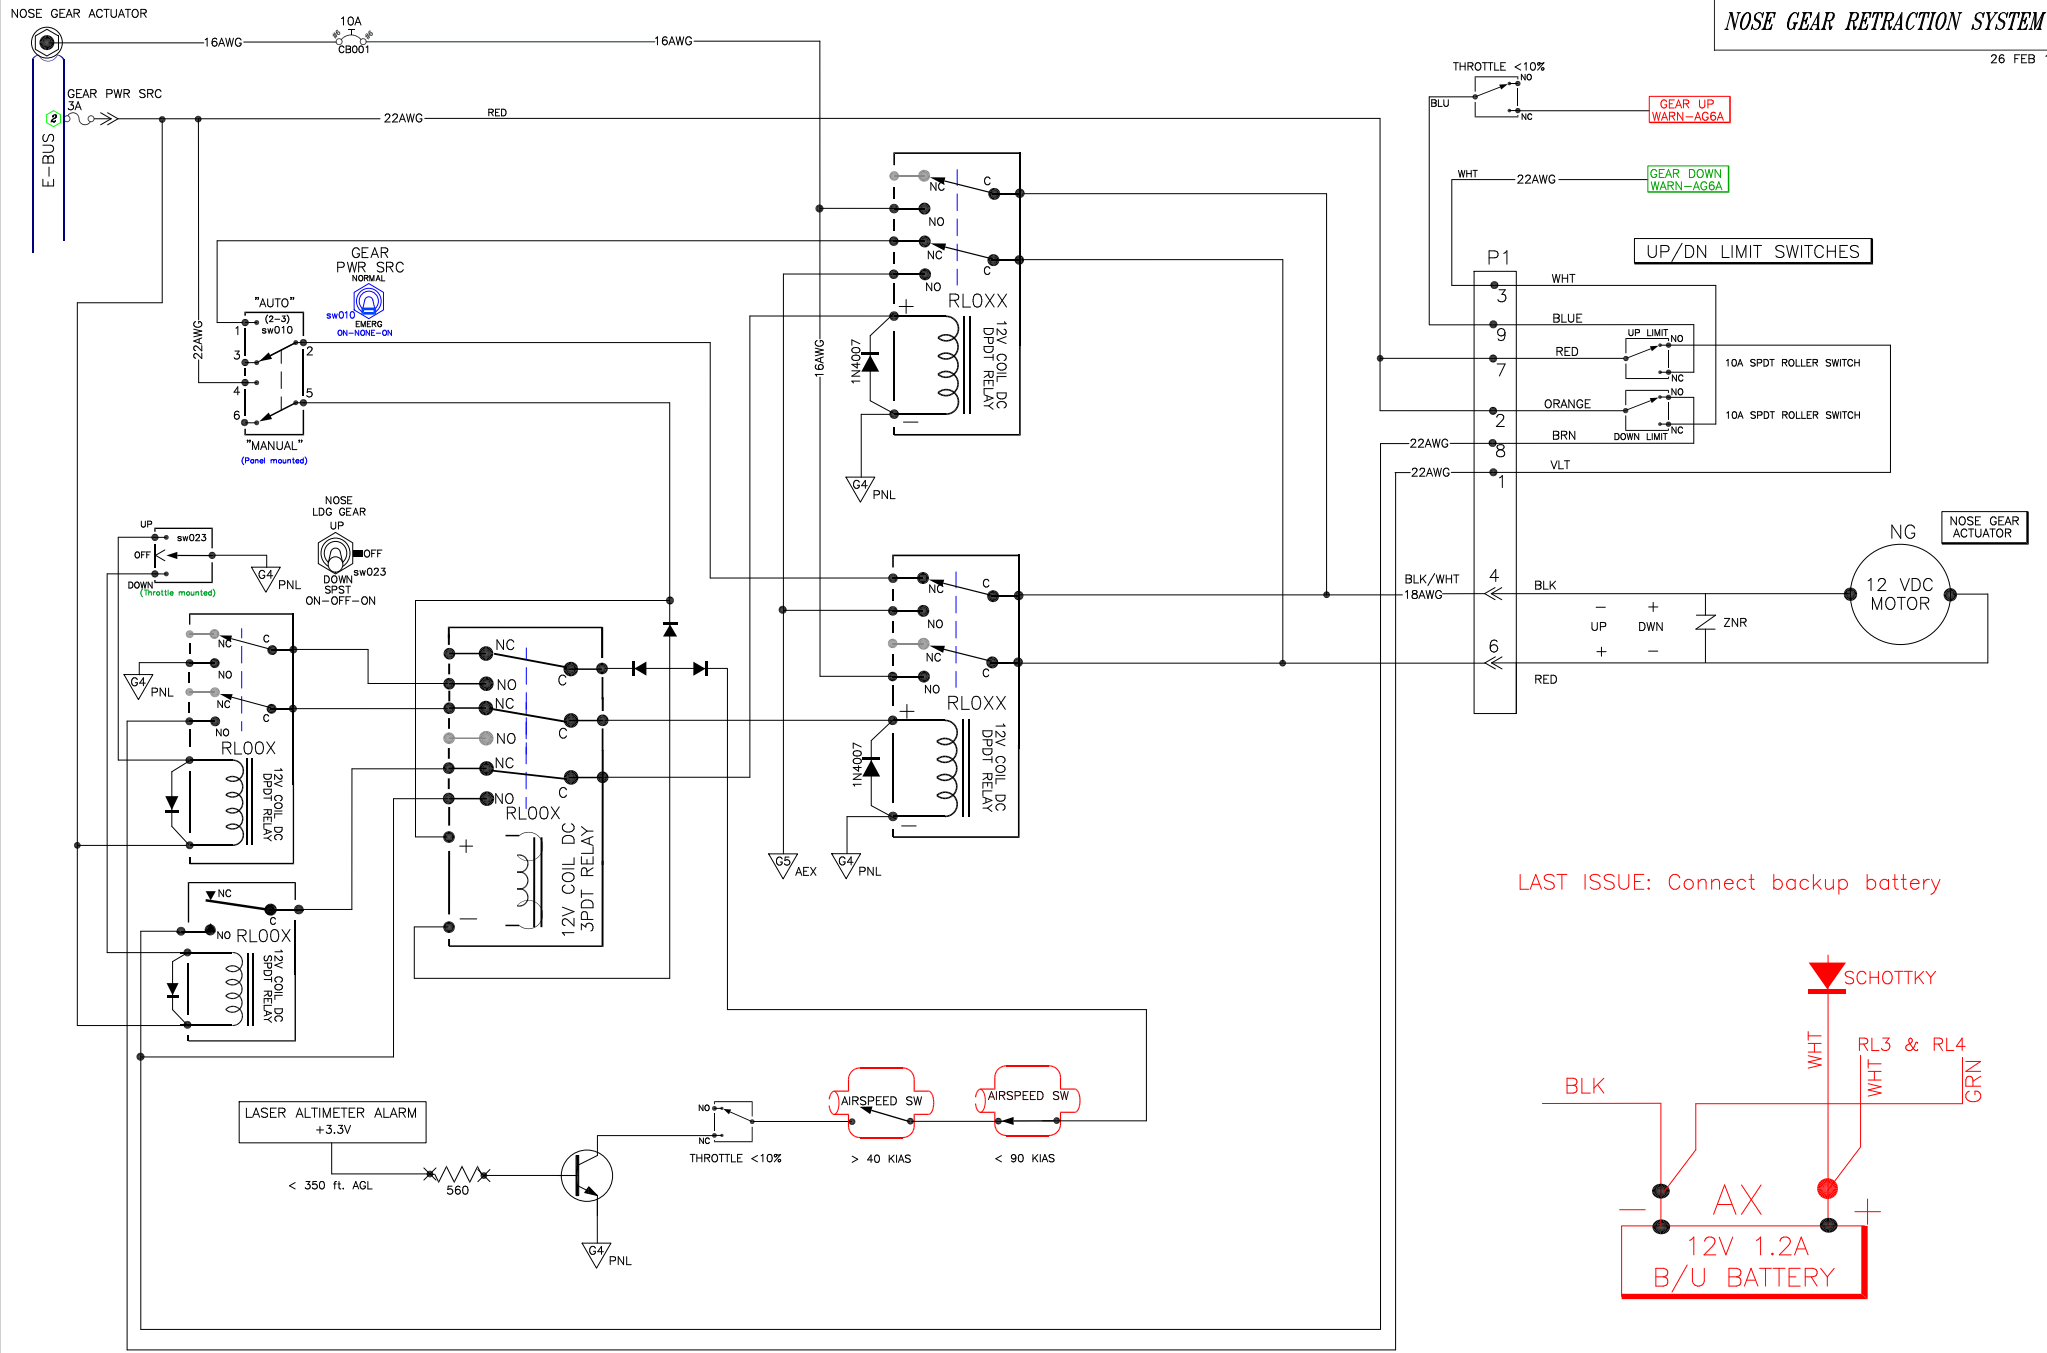

NOSE GEAR RETRACTION SYSTEM

26 FEB 17

LAST ISSUE: Connect backup battery