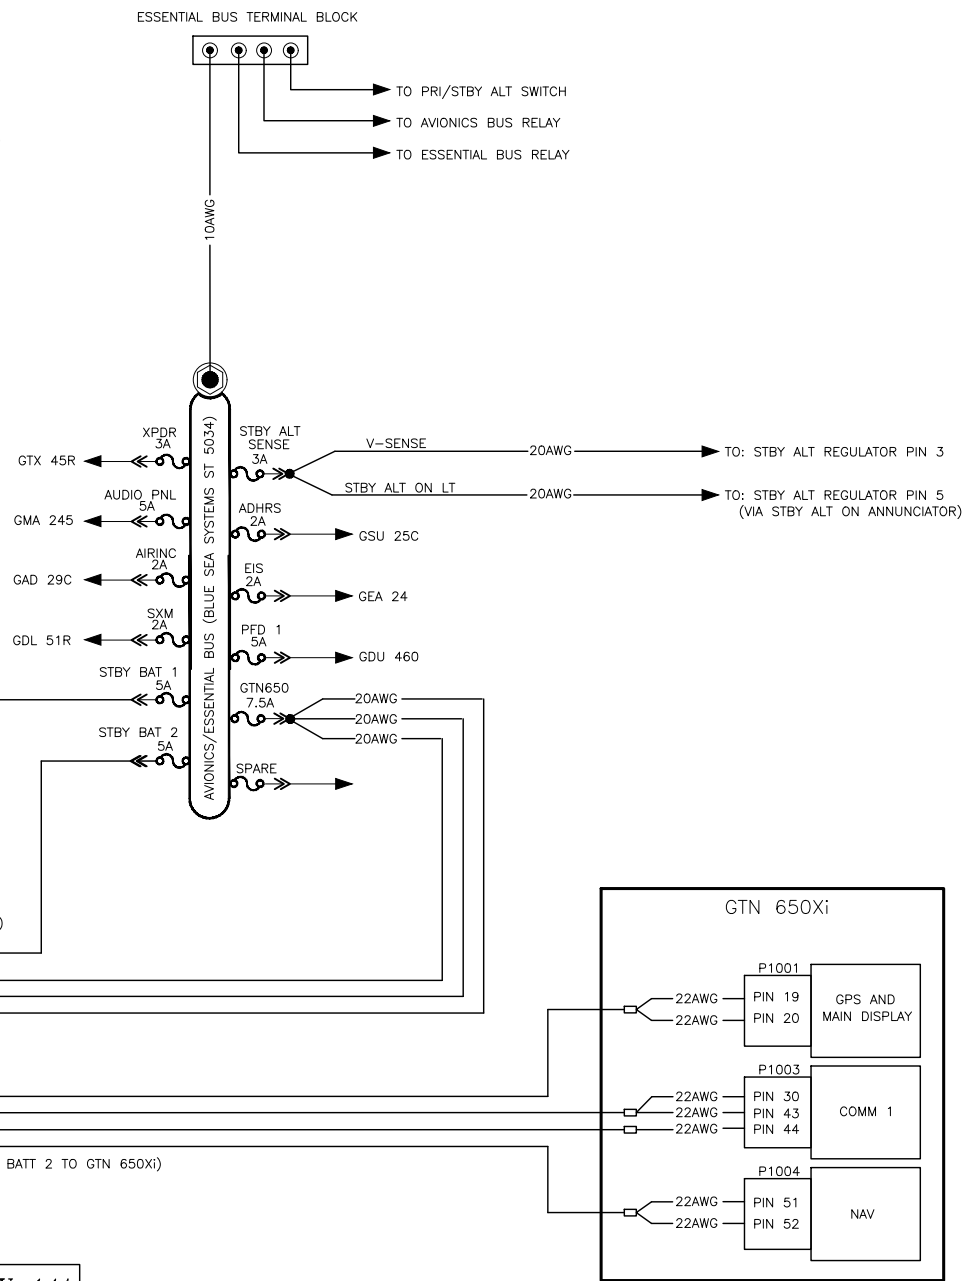

(APPROX. WIRE LENGTH 10" - STBY BATT 2 TO GTN 650Xi)

N144EF RV-14A

STBY BATTERIES INTERCONNECTS -IN WORK- REV 3/16/23