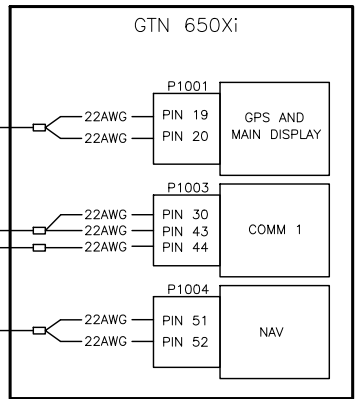

(APPROX. WIRE LENGTH 10" - STBY BATT 2 TO GTN 650Xi)

N144EF RV-14A

STBY BATTERIES INTERCONNECTS -IN WORK- REV 3/16/23