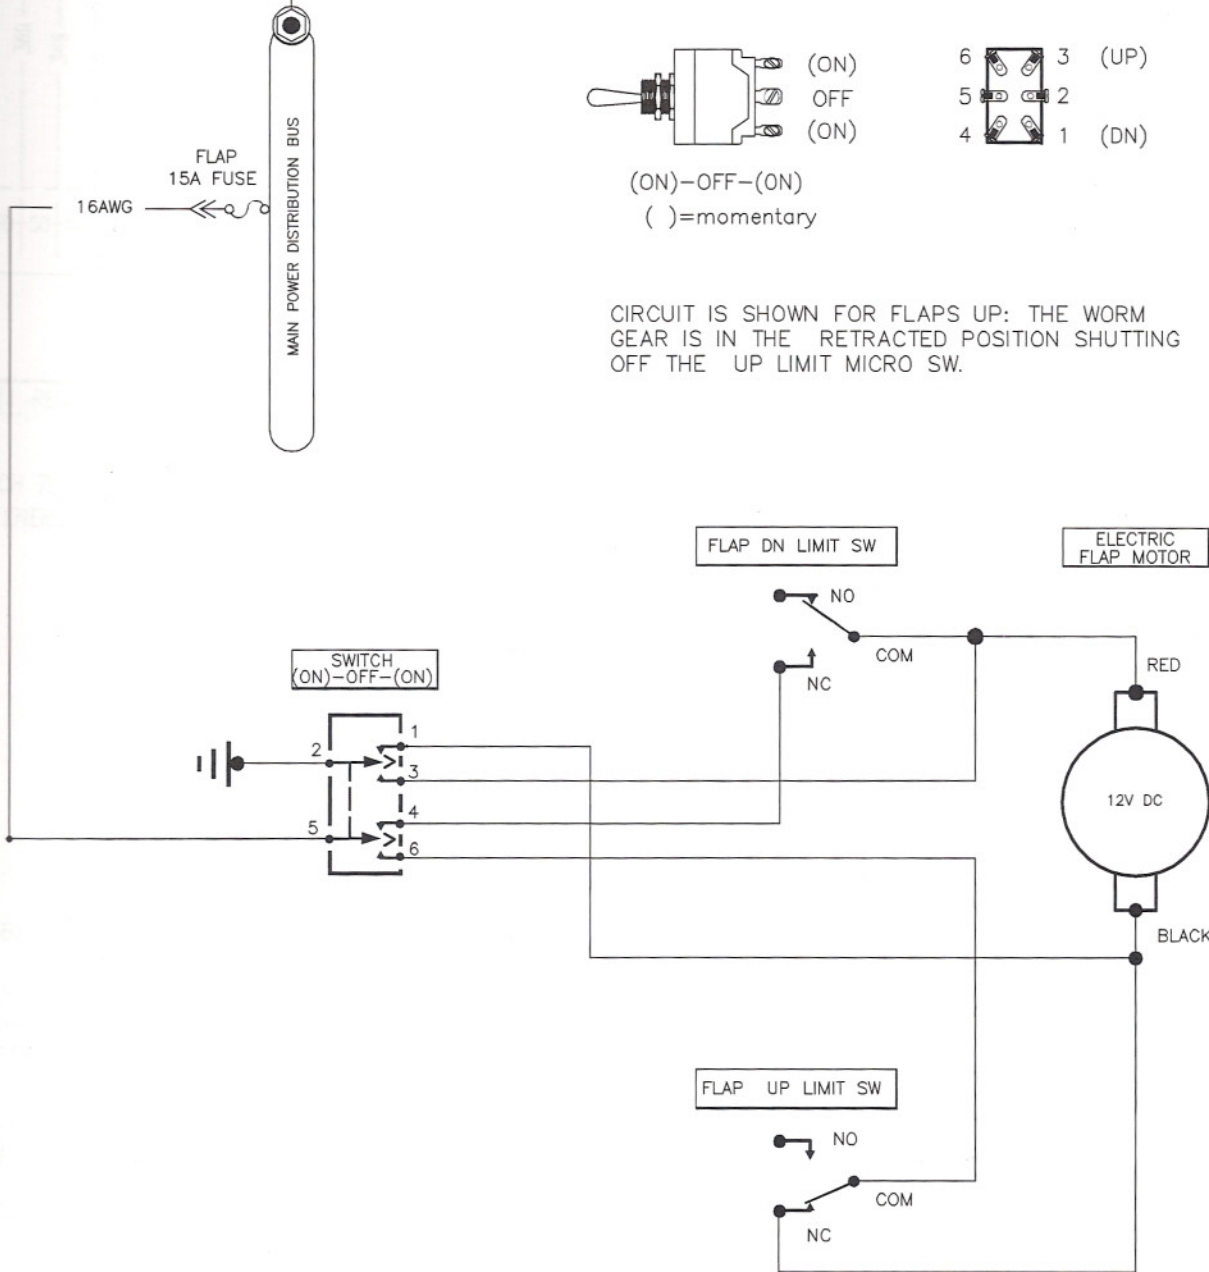

+ POWER LINE 12V

DOUBLE POLE SWITCH
P/N MS35059-27

CIRCUIT IS SHOWN FOR FLAPS UP: THE WORM GEAR IS IN THE RETRACTED POSITION SHUTTING OFF THE UP LIMIT MICRO SW.

ELECTRIC CIRCUIT FOR FLAP ACTUATOR WITH MICRO LIMIT SWITCHES
COMMERCIAL AIRCRAFT CO. P/N D145-0036-3

7140

ZODIAC
CH 601 XL

AIR SCOOP CABIN FRESH AIR VENT
FLAP CIRCUIT

6-B-20

copyright © 2002 CHRIS HEINTZ

zenithair.com

DATE: 04/05