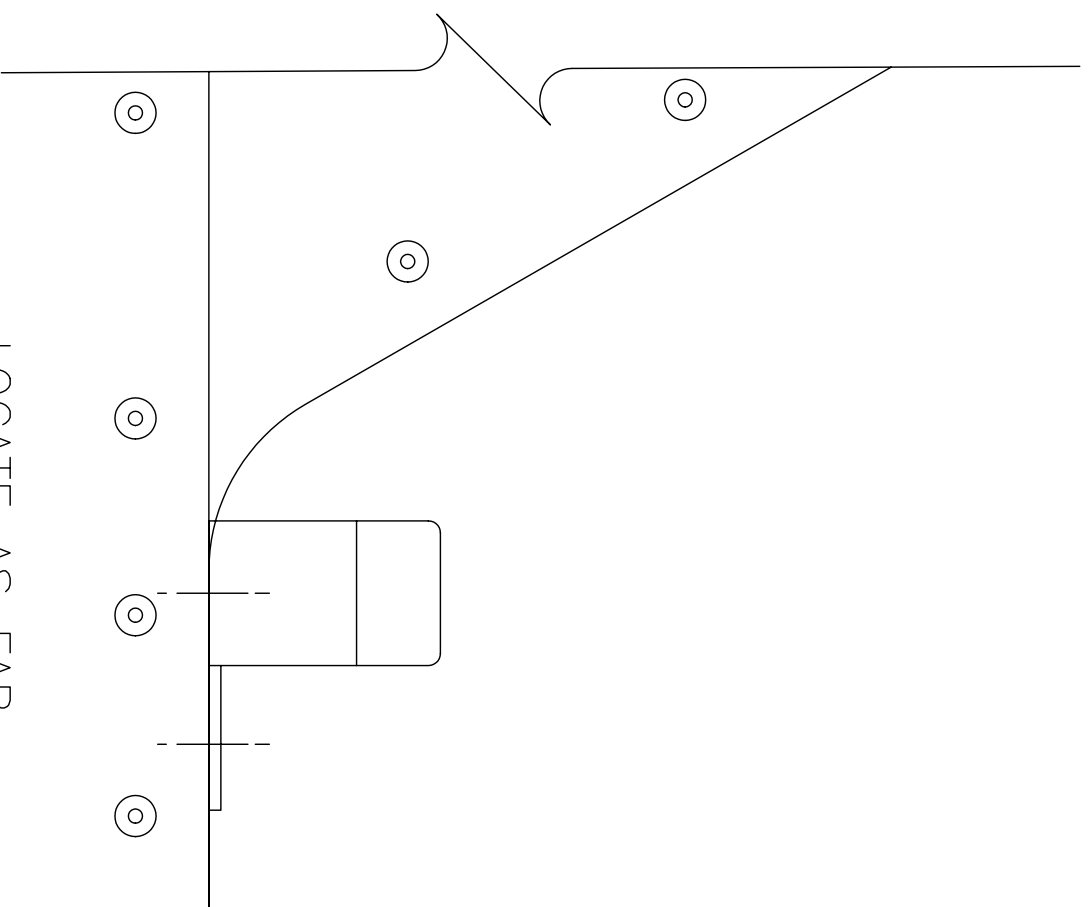

SECTION

FORWARD →

.063" 6061-T6
A5 RIVETS

LOCATE AS FAR
AFT AS POSSIBLE

**ZODIAC CH 601XL
CANOPY RAIL GUIDE**

JAY BANNISTER

01/2009