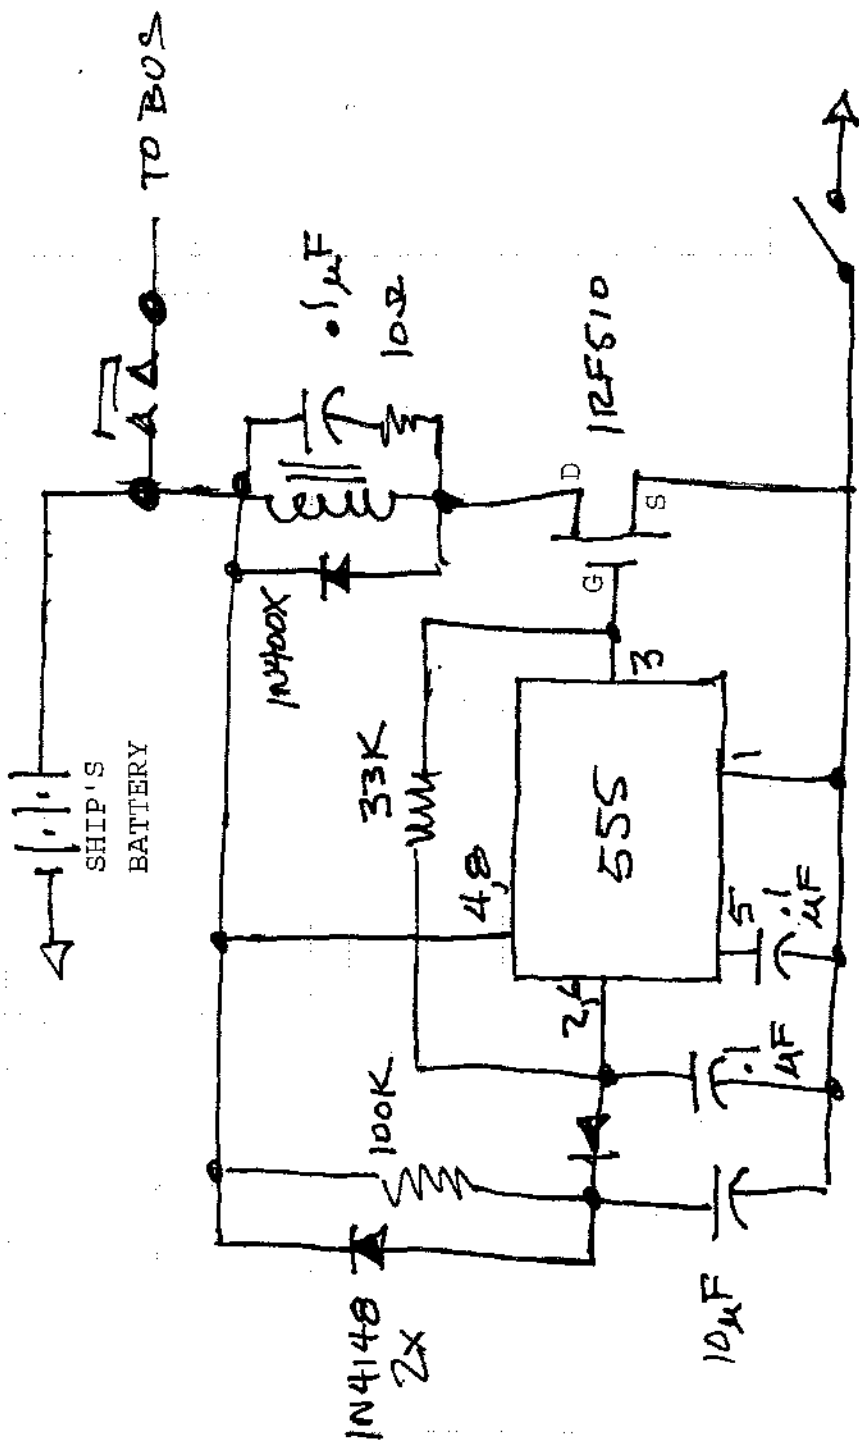

1 AUGUST 2012

BATTERY
HASTER

OPERATING FREQ ≈ 200 Hz
100% CLOSURE PULSE 100-200 ms.

TITLE	PAGE
CONTACTOR DUTY CYCLE CONTROLLER	