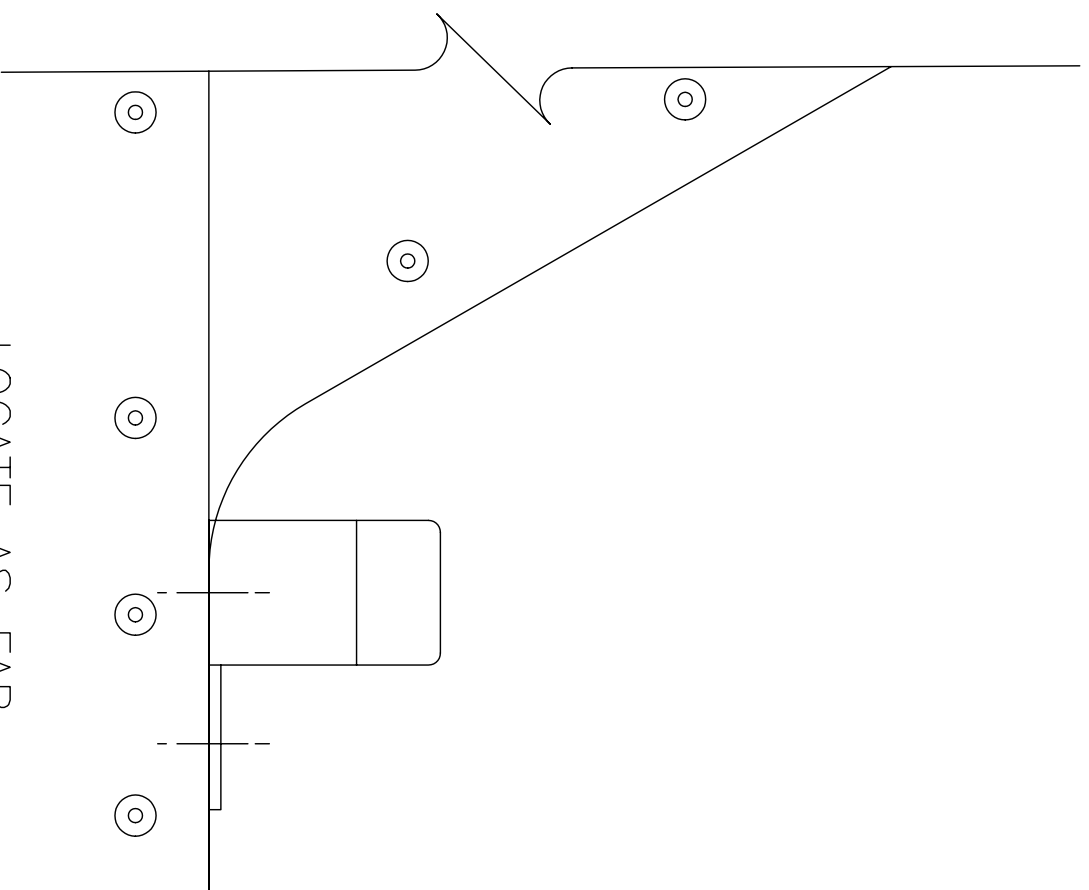

FORWARD →

.063" 6061-T6
A5 RIVETS

LOCATE AS FAR
AFT AS POSSIBLE

**ZODIAC CH 601XL
CANOPY RAIL GUIDE**

JAY BANNISTER

01/2009