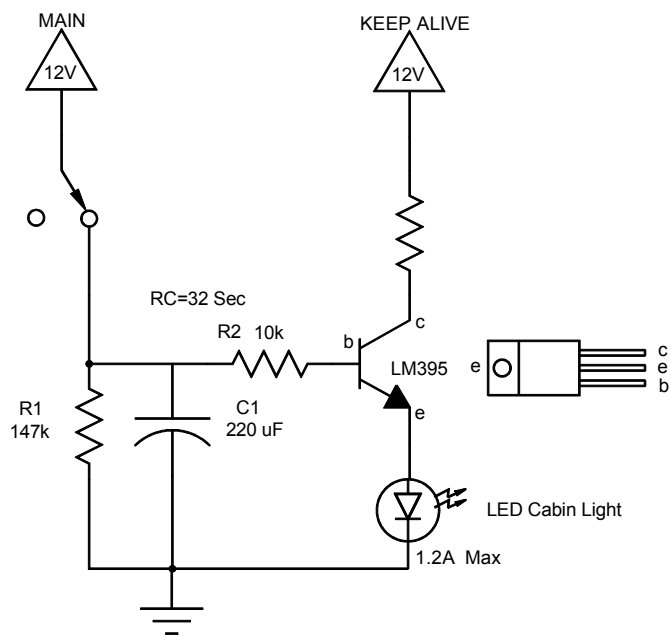

Eric M. Jones
 113 Brentwood Drive
 Southbridge MA 01550
 emjones@charter.net
 508-764-2072

Revised to correct LED position

Drawn By: EMJ DATE 18 JUN 2014 TITLE Fade-out Light Timer

Material: Part Number: