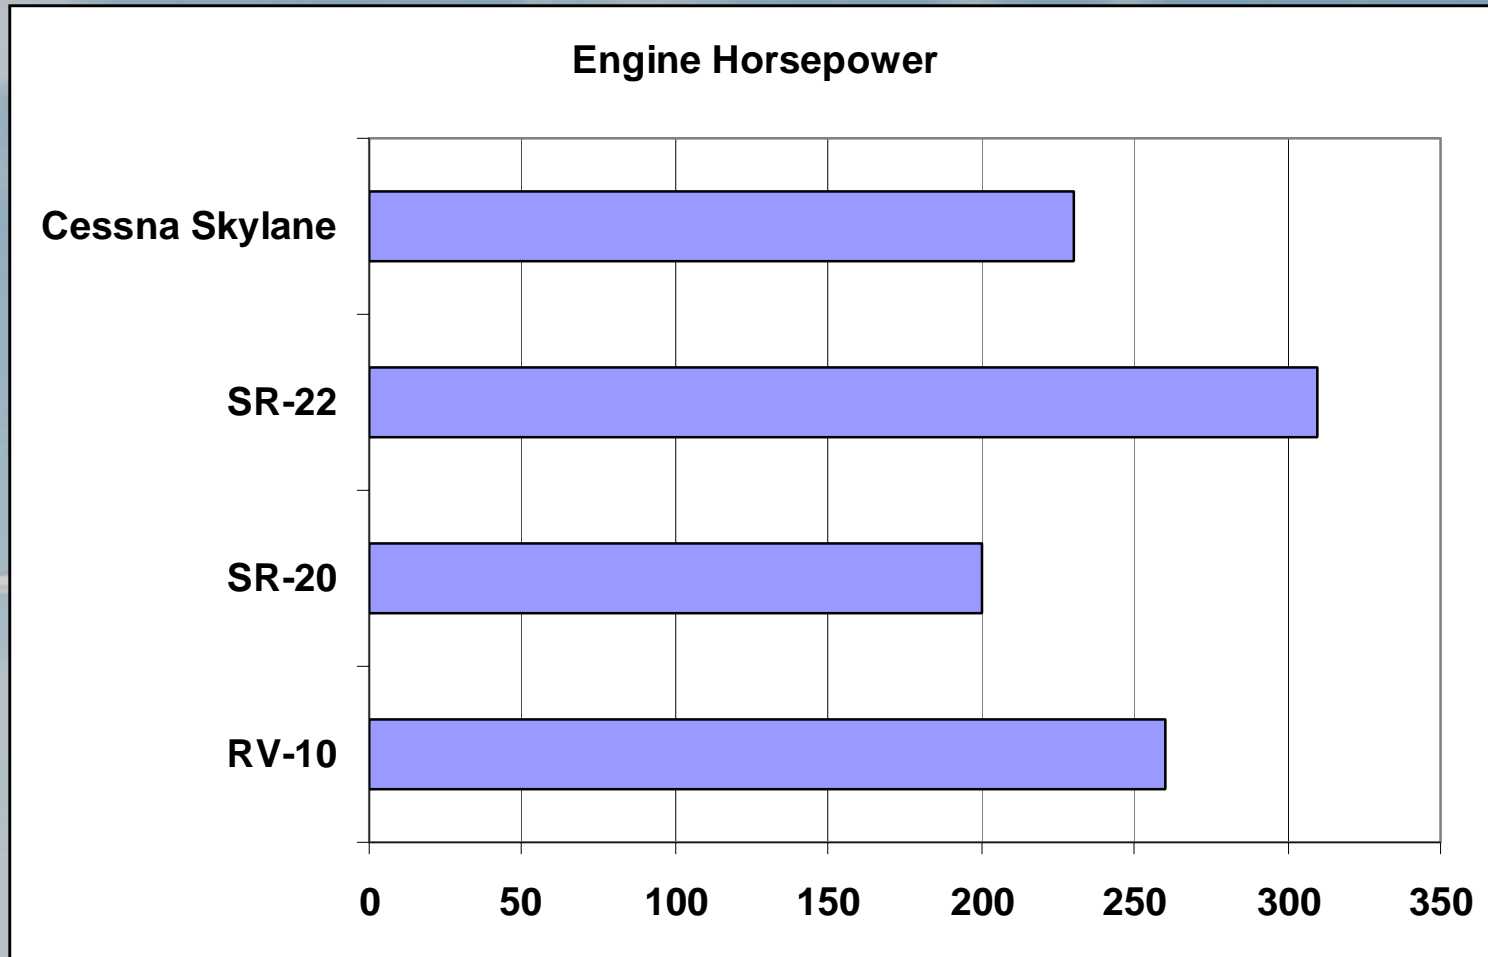

Useful Load – Full Fuel

Wing Loading

Power Loading

Engine Horsepower

Fuel Capacity

Cruise Speed

Cruise [75% @ 8000 ft] - Gross

Takeoff Performance

Landing Performance

Range

Climb Rate