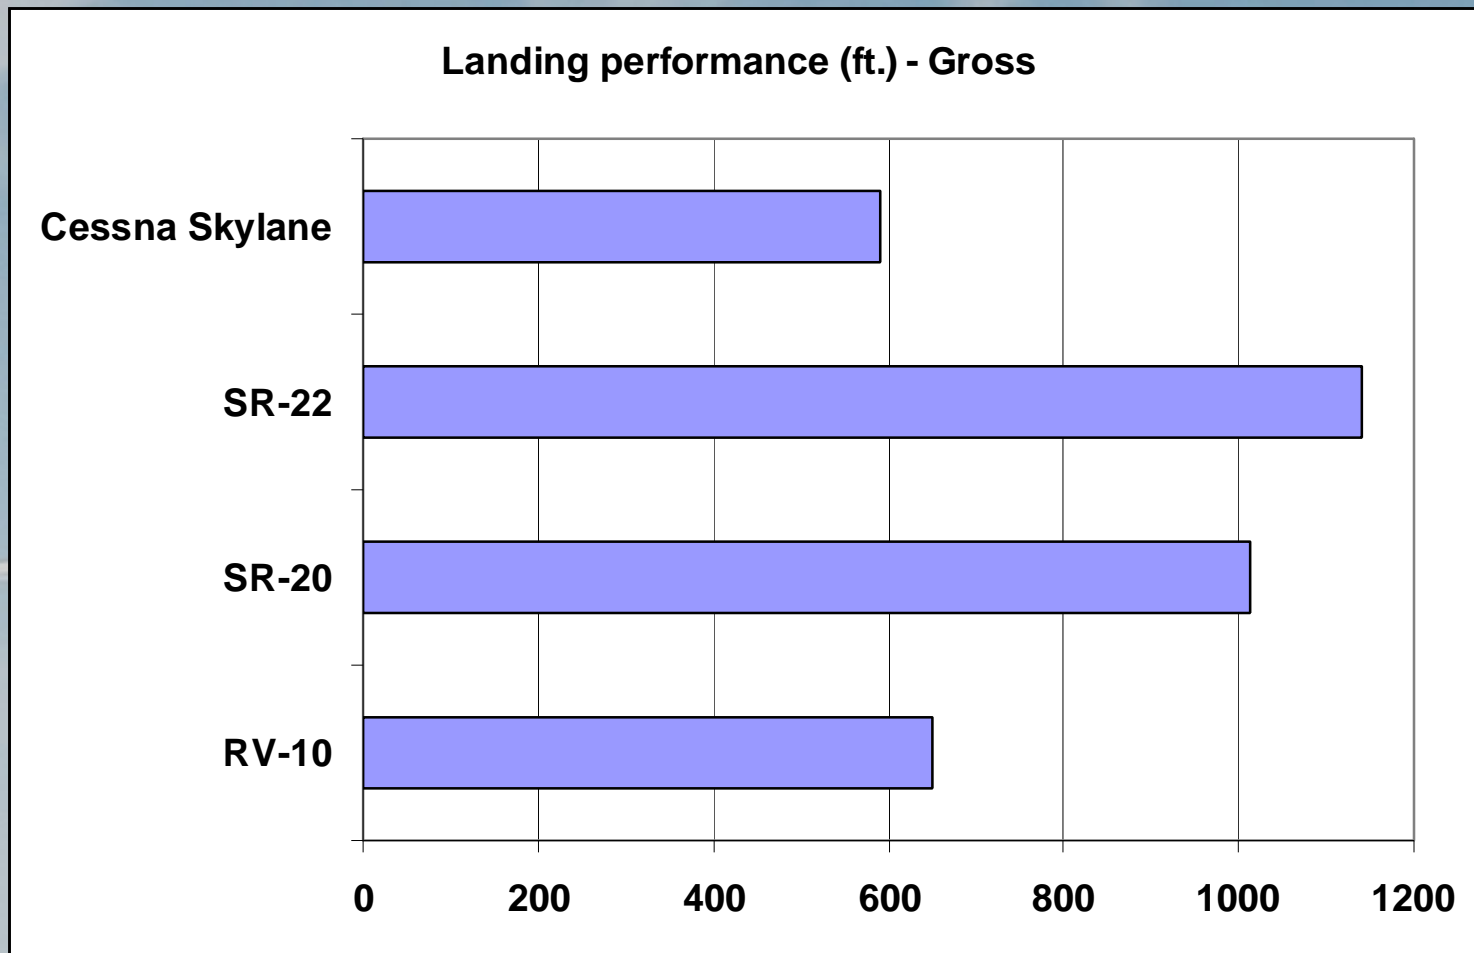

Why an RV-10?

Price - Equipped with Similar Avionics

Wingspan

Length

Wing Area

Empty Weight

Gross Weight

Useful Load

Useful Load – Full Fuel

Wing Loading

Power Loading

Engine Horsepower

Fuel Capacity

Cruise Speed

Cruise [75% @ 8000 ft] - Gross

Takeoff Performance

Landing Performance

Range

Climb Rate