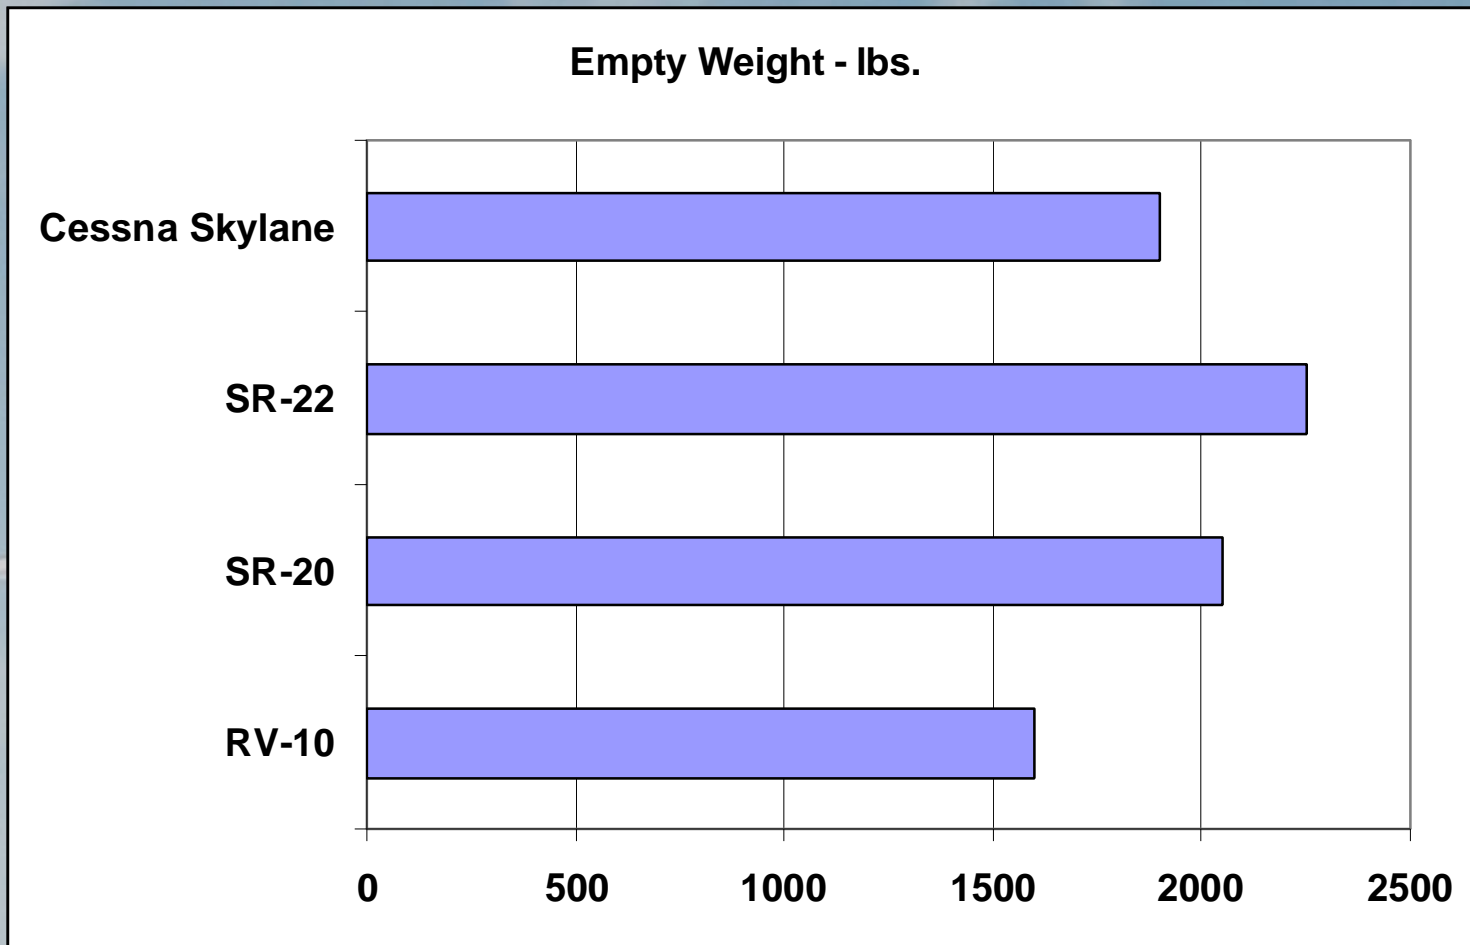

Why an RV-10?

Price - Equipped with Similar Avionics

Wingspan

Length

Wing Area

Empty Weight

Gross Weight

Useful Load

Useful Load – Full Fuel

Wing Loading

Power Loading

Engine Horsepower

Fuel Capacity

Cruise Speed

Cruise [75% @ 8000 ft] - Gross

Takeoff Performance

Landing Performance

Range

Climb Rate