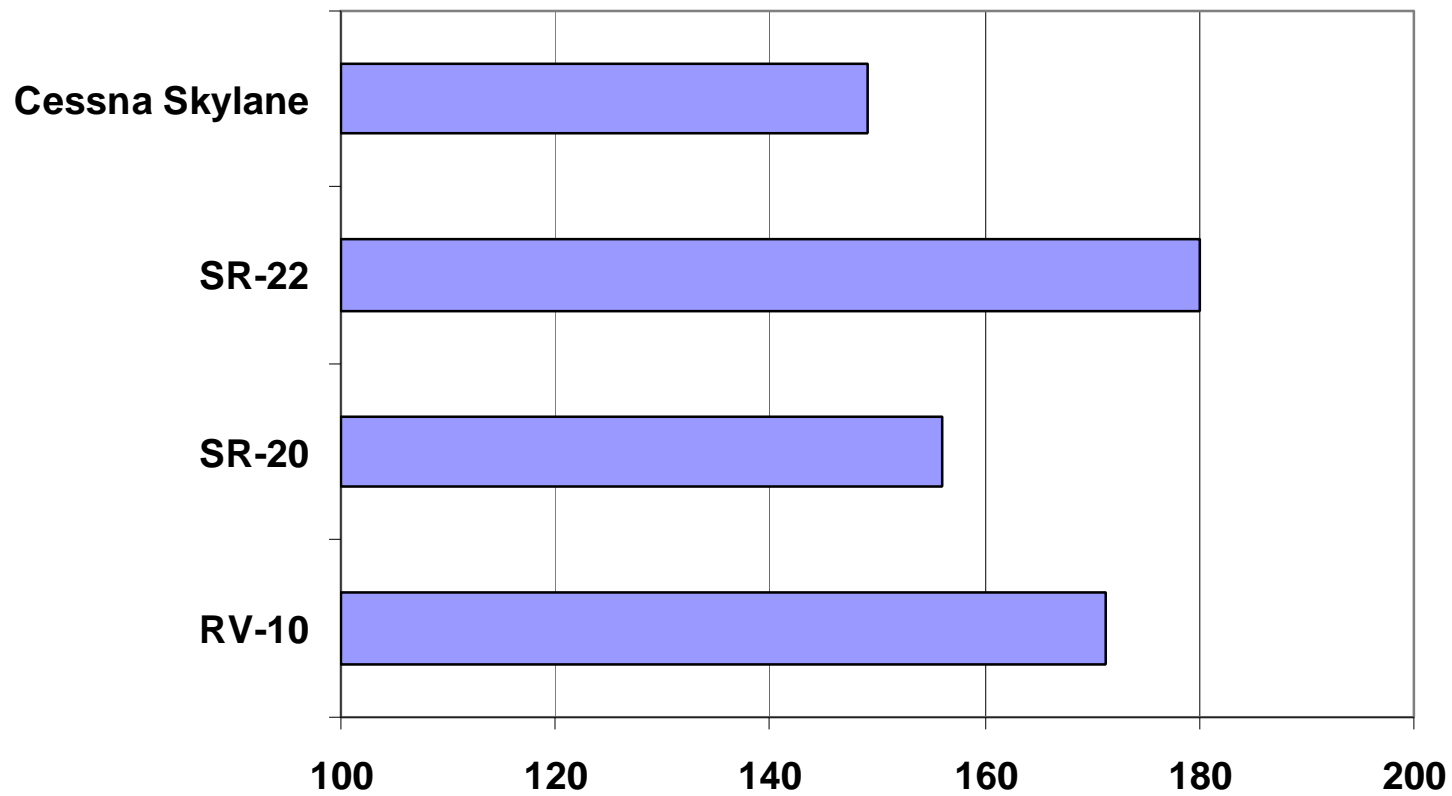

Useful Load – Full Fuel

Wing Loading

Power Loading

Engine Horsepower

Fuel Capacity

Cruise Speed

Cruise [75% @ 8000 ft] - Gross

Takeoff Performance

Landing Performance

Range

Climb Rate