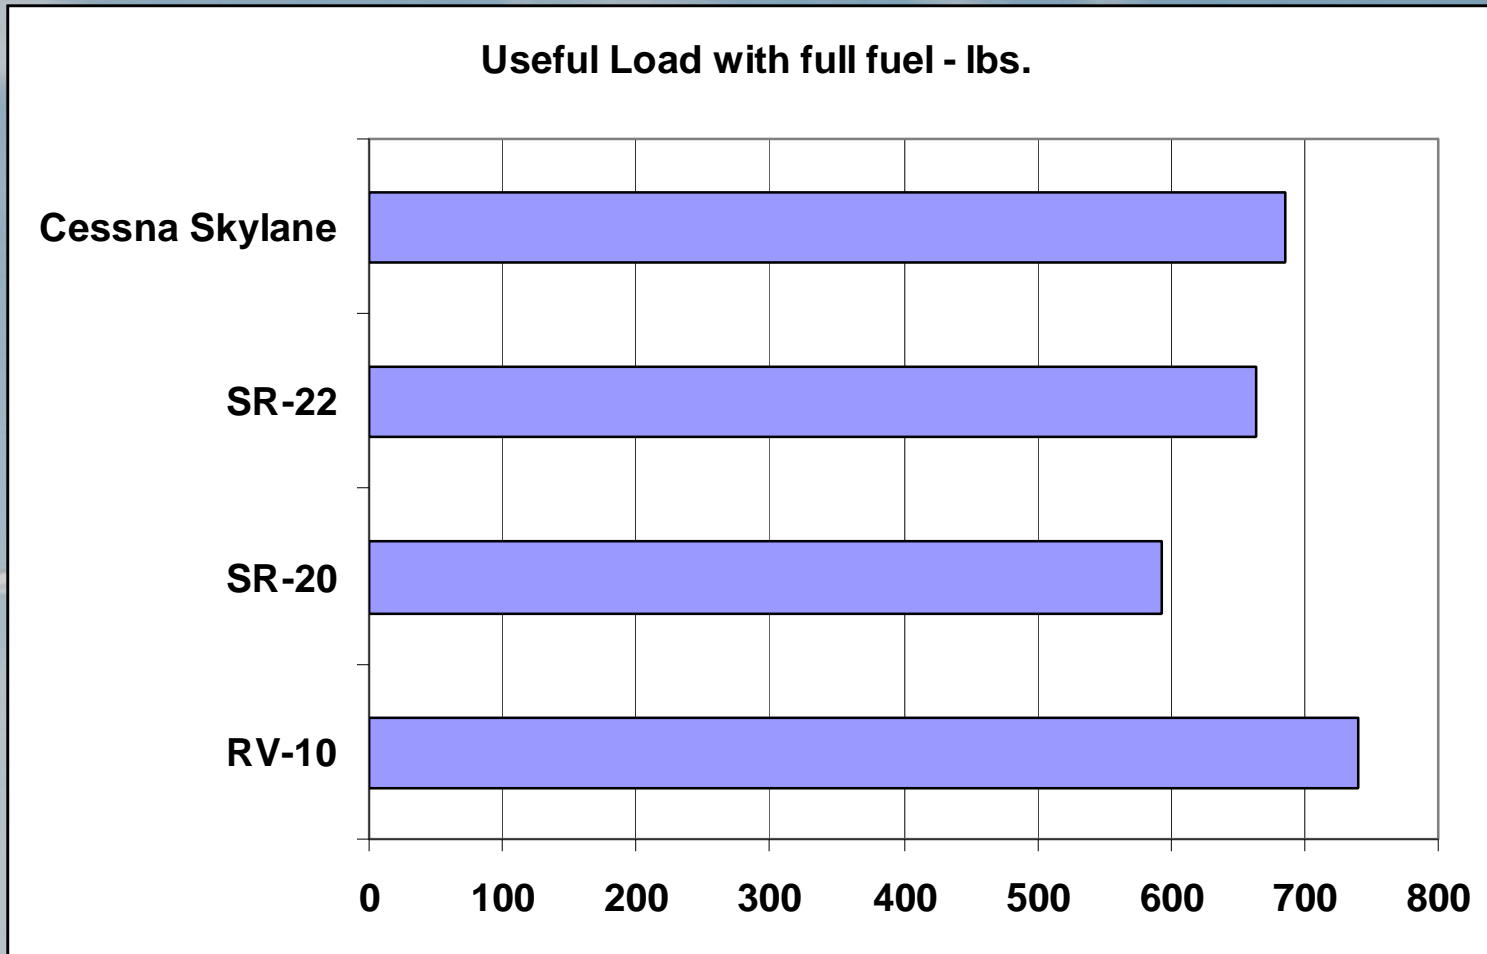

Why an RV-10?

Price - Equipped with Similar Avionics

Wingspan

Length

Wing Area

Empty Weight

Gross Weight

Useful Load

Useful Load – Full Fuel

Wing Loading

Power Loading

Engine Horsepower

Fuel Capacity

Cruise Speed

Cruise [75% @ 8000 ft] - Gross

Takeoff Performance

Landing Performance

Range

Climb Rate