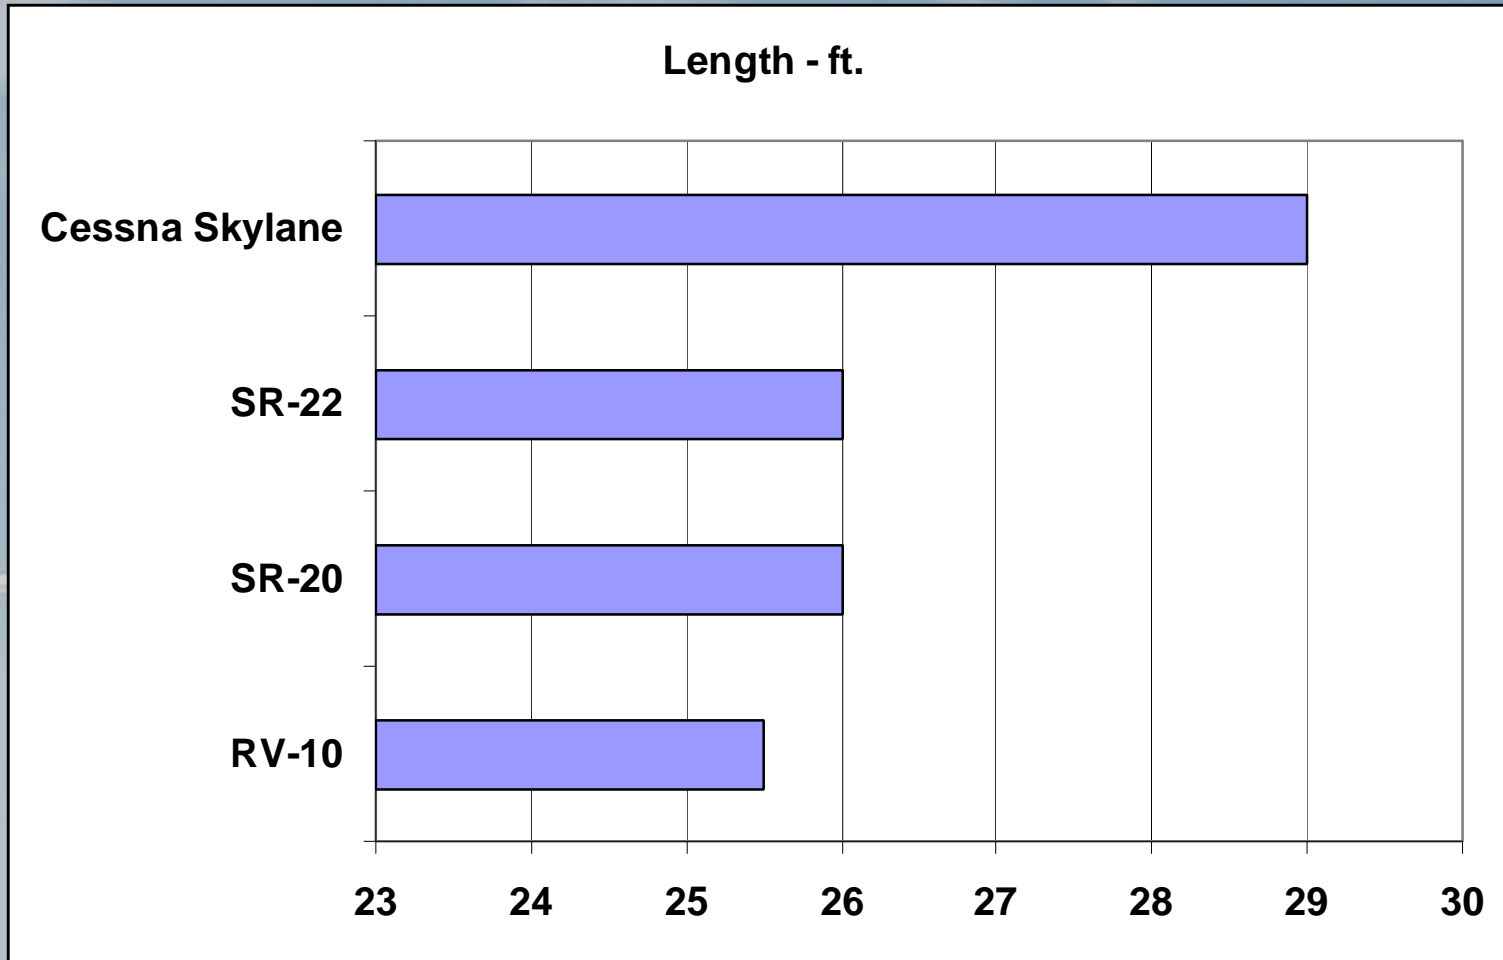

Why an RV-10?

Price - Equipped with Similar Avionics

Wingspan

Length

Wing Area

Empty Weight

Gross Weight

Useful Load

Useful Load – Full Fuel

Wing Loading

Power Loading

Engine Horsepower

Fuel Capacity

Cruise Speed

Cruise [75% @ 8000 ft] - Gross

Takeoff Performance

Landing Performance

Range

Climb Rate