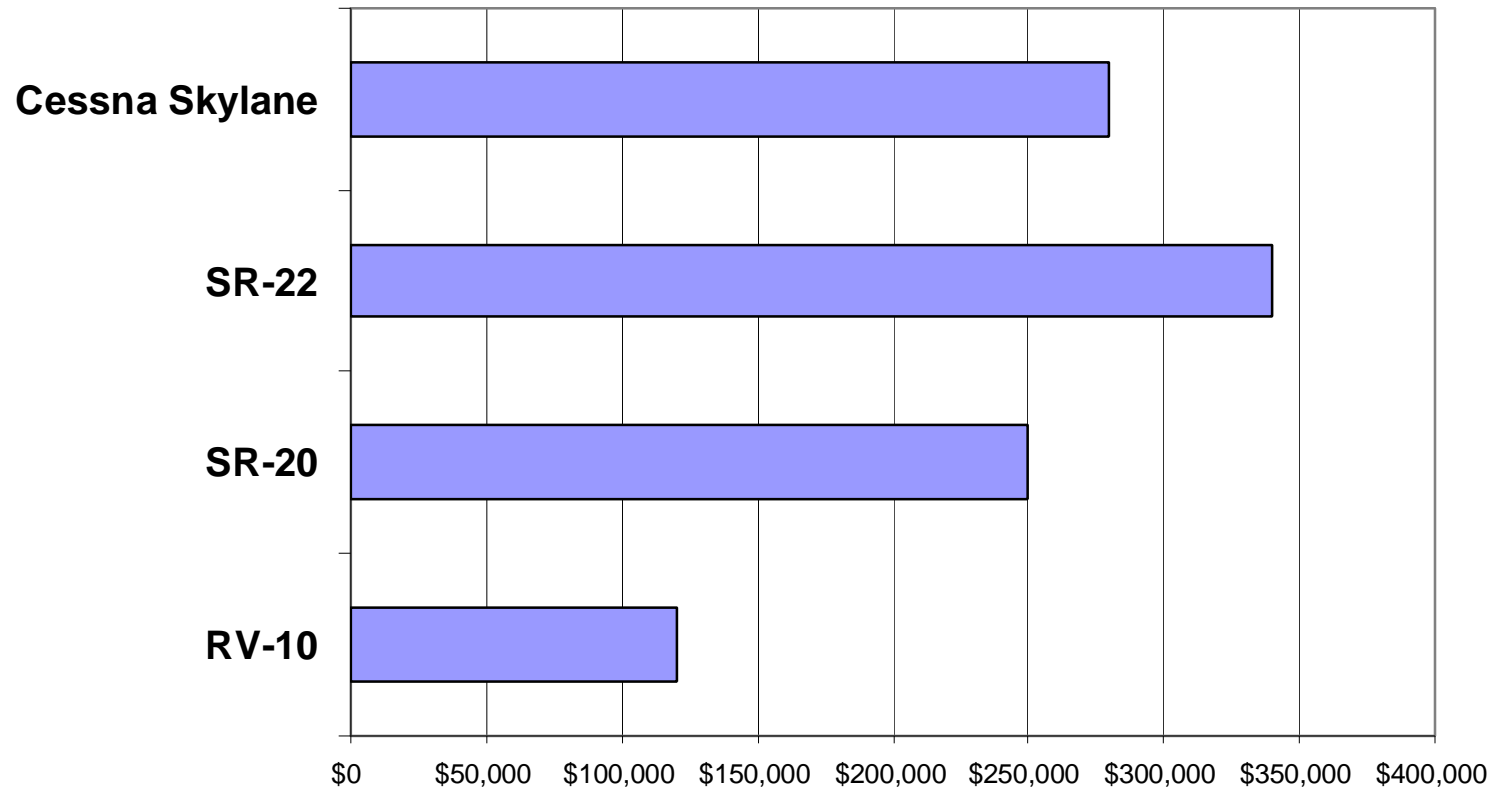

Why an RV-10?

Price - Equipped with Similar Avionics

Wingspan

Length

Wing Area

Empty Weight

Gross Weight

Useful Load

Useful Load – Full Fuel

Wing Loading

Power Loading

Engine Horsepower

Fuel Capacity

Cruise Speed

Cruise [75% @ 8000 ft] - Gross

Takeoff Performance