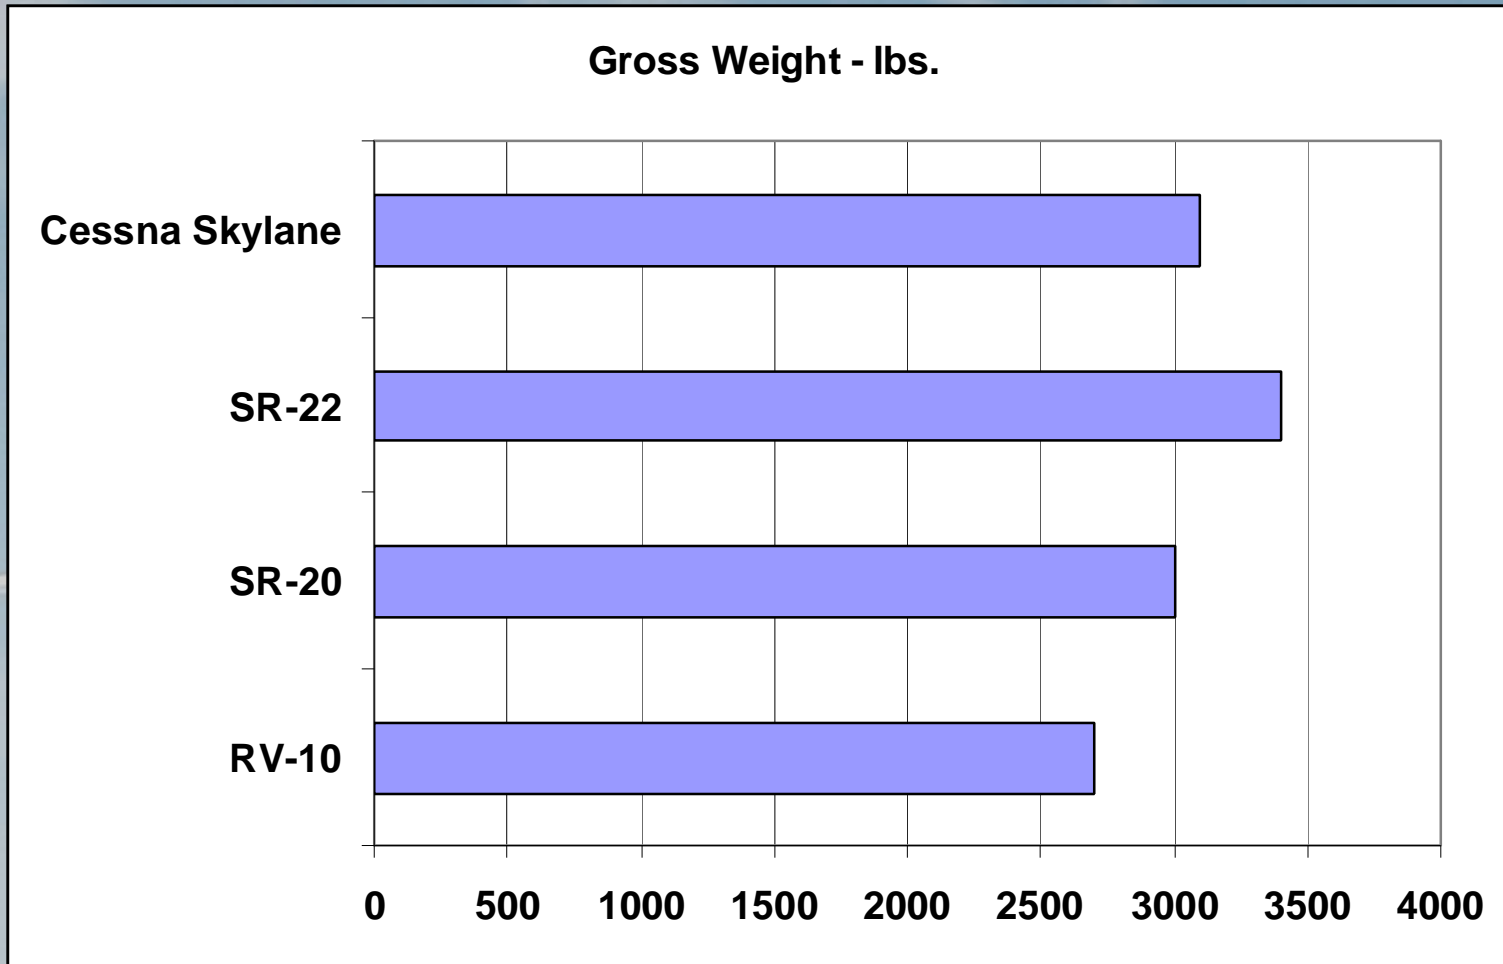

Why an RV-10?

Price - Equipped with Similar Avionics

Wingspan

Length

Wing Area

Empty Weight

Gross Weight

Useful Load

Useful Load – Full Fuel

Wing Loading

Power Loading

Engine Horsepower

Fuel Capacity

Cruise Speed

Cruise [75% @ 8000 ft] - Gross

Takeoff Performance

Landing Performance

Range

Climb Rate