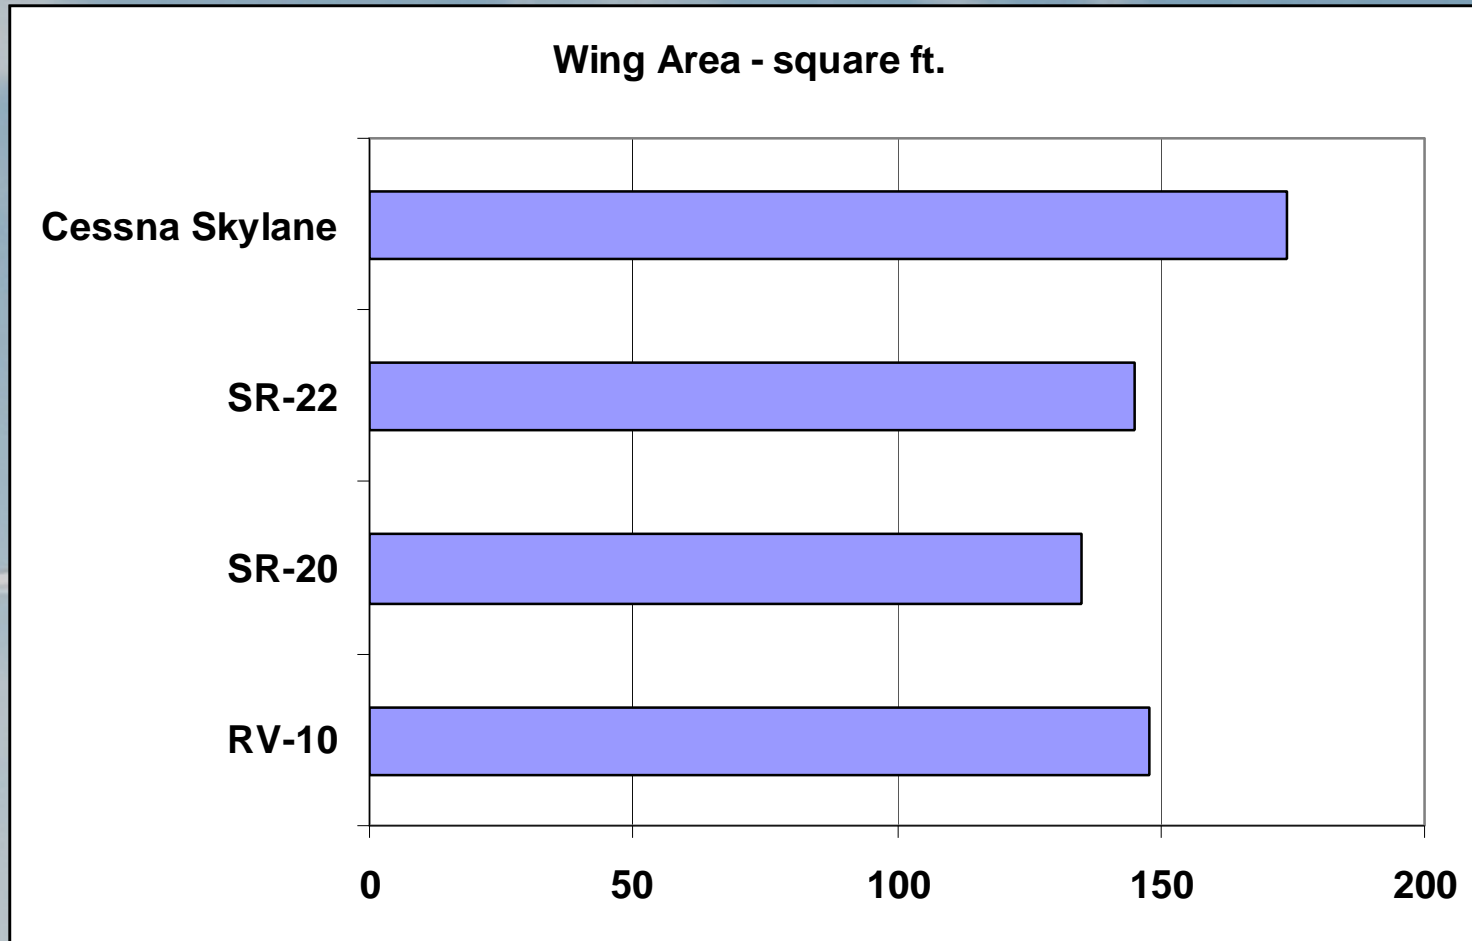

Why an RV-10?

Price - Equipped with Similar Avionics

Wingspan

Length

Wing Area

Empty Weight

Gross Weight

Useful Load

Useful Load – Full Fuel

Wing Loading

Power Loading

Engine Horsepower

Fuel Capacity

Cruise Speed

Cruise [75% @ 8000 ft] - Gross

Takeoff Performance

Landing Performance

Range

Climb Rate