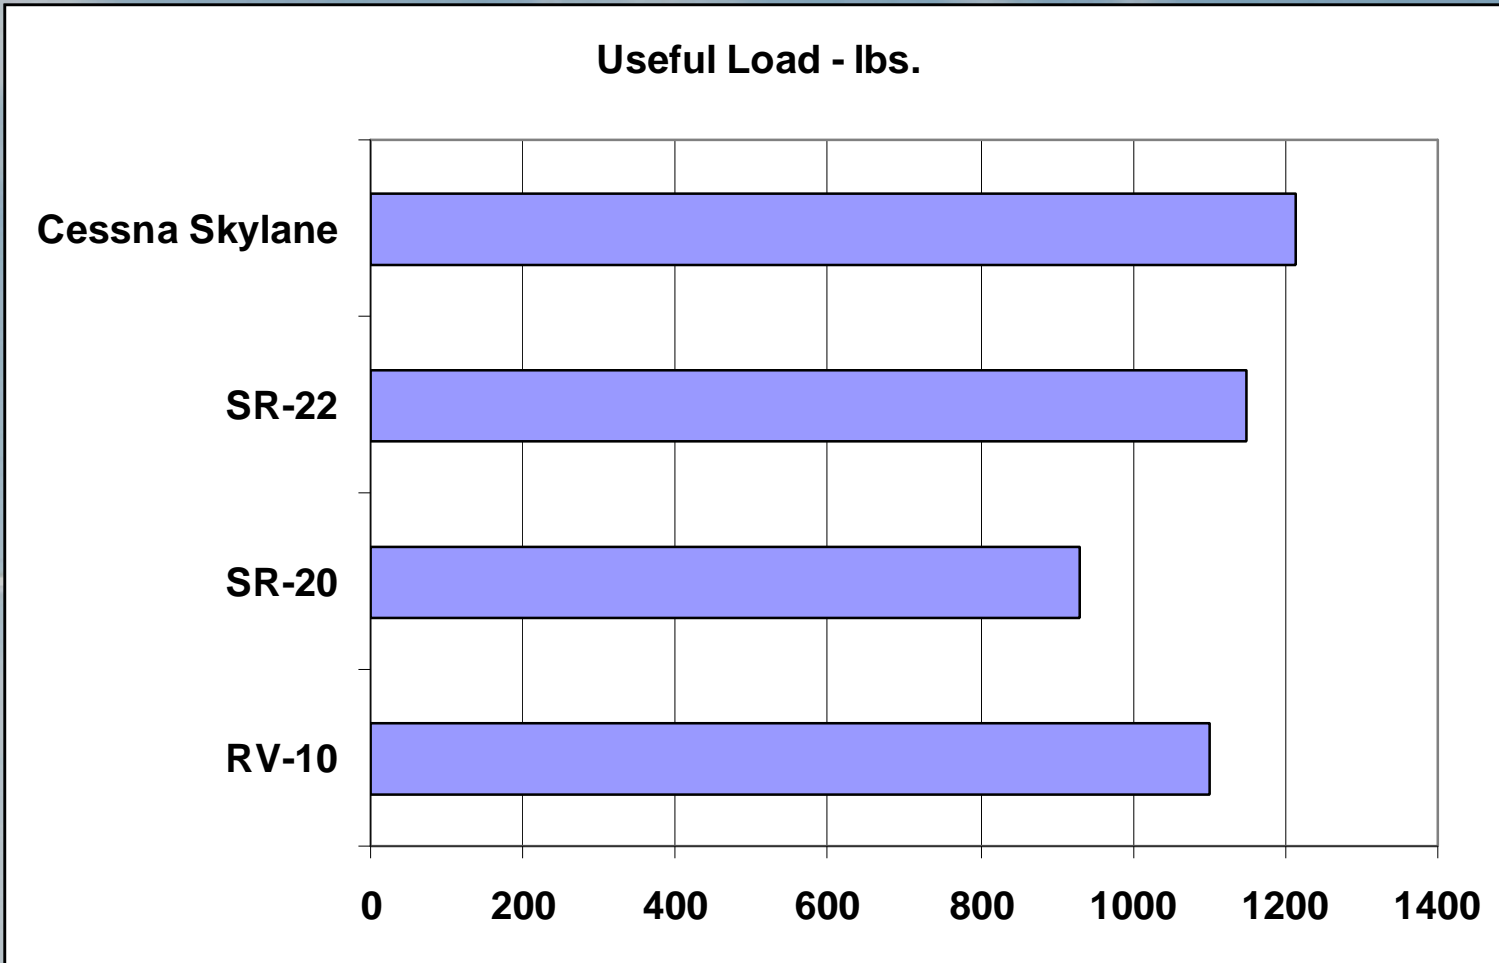

Why an RV-10?

Price - Equipped with Similar Avionics

Wingspan

Length

Wing Area

Empty Weight

Gross Weight

Useful Load

Useful Load – Full Fuel

Wing Loading

Power Loading

Engine Horsepower

Fuel Capacity

Cruise Speed

Cruise [75% @ 8000 ft] - Gross

Takeoff Performance

Landing Performance

Range

Climb Rate