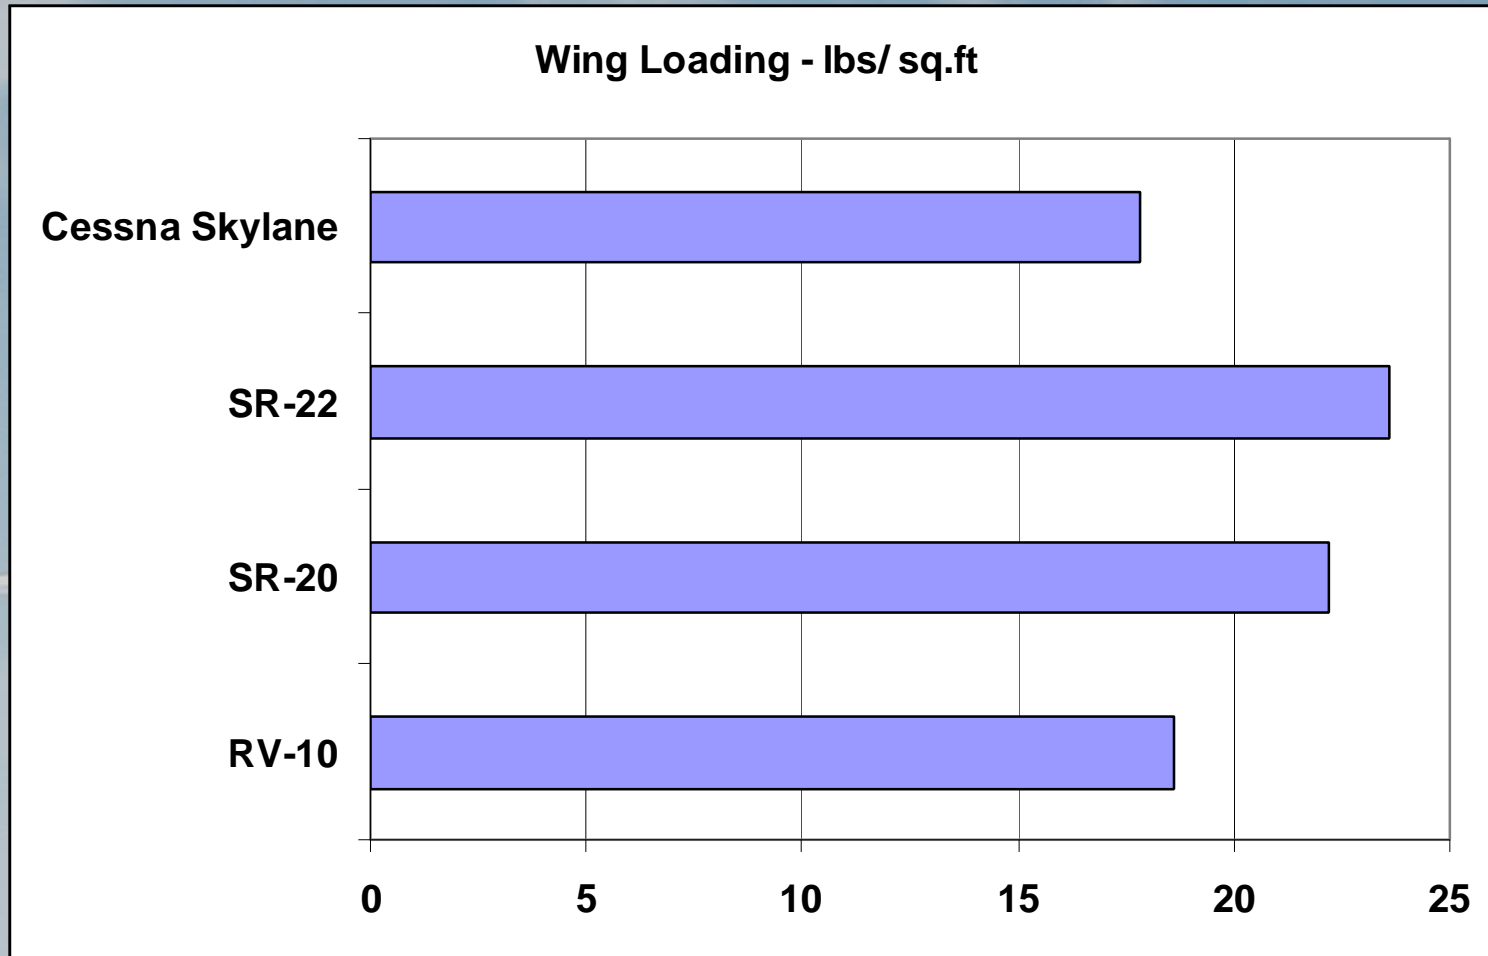

Why an RV-10?

Price - Equipped with Similar Avionics

Wingspan

Length

Wing Area

Empty Weight

Gross Weight

Useful Load

Useful Load – Full Fuel

Wing Loading

Power Loading

Engine Horsepower

Fuel Capacity

Cruise Speed

Cruise [75% @ 8000 ft] - Gross

Takeoff Performance

Landing Performance

Range

Climb Rate