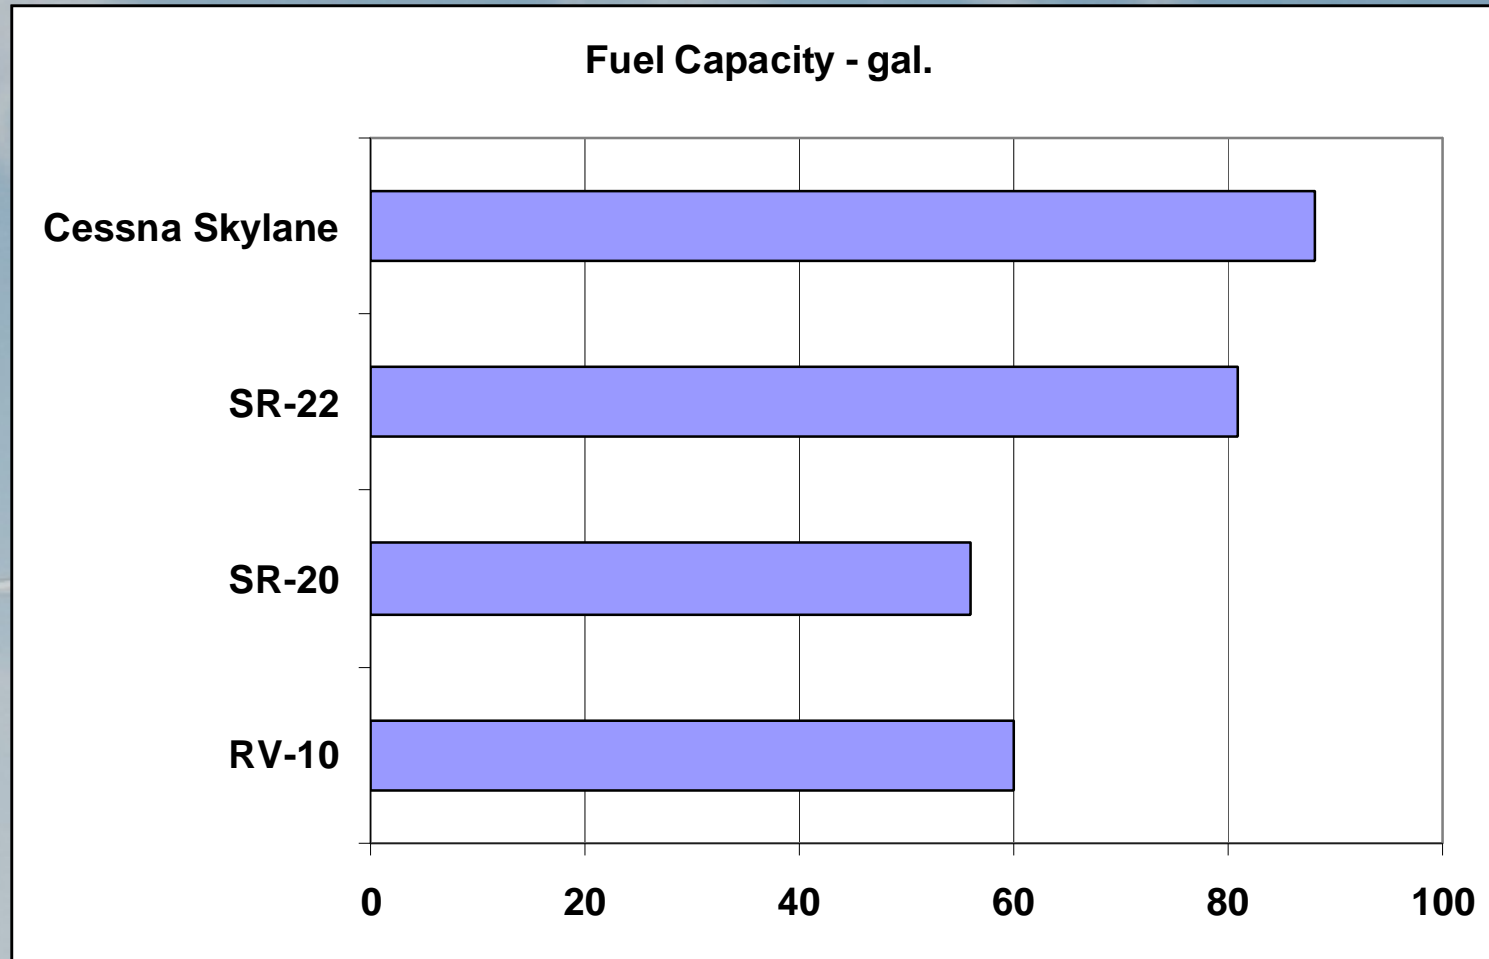

Useful Load – Full Fuel

Wing Loading

Power Loading

Engine Horsepower

Fuel Capacity

Cruise Speed

Cruise [75% @ 8000 ft] - Gross

Takeoff Performance

Landing Performance

Range

Climb Rate