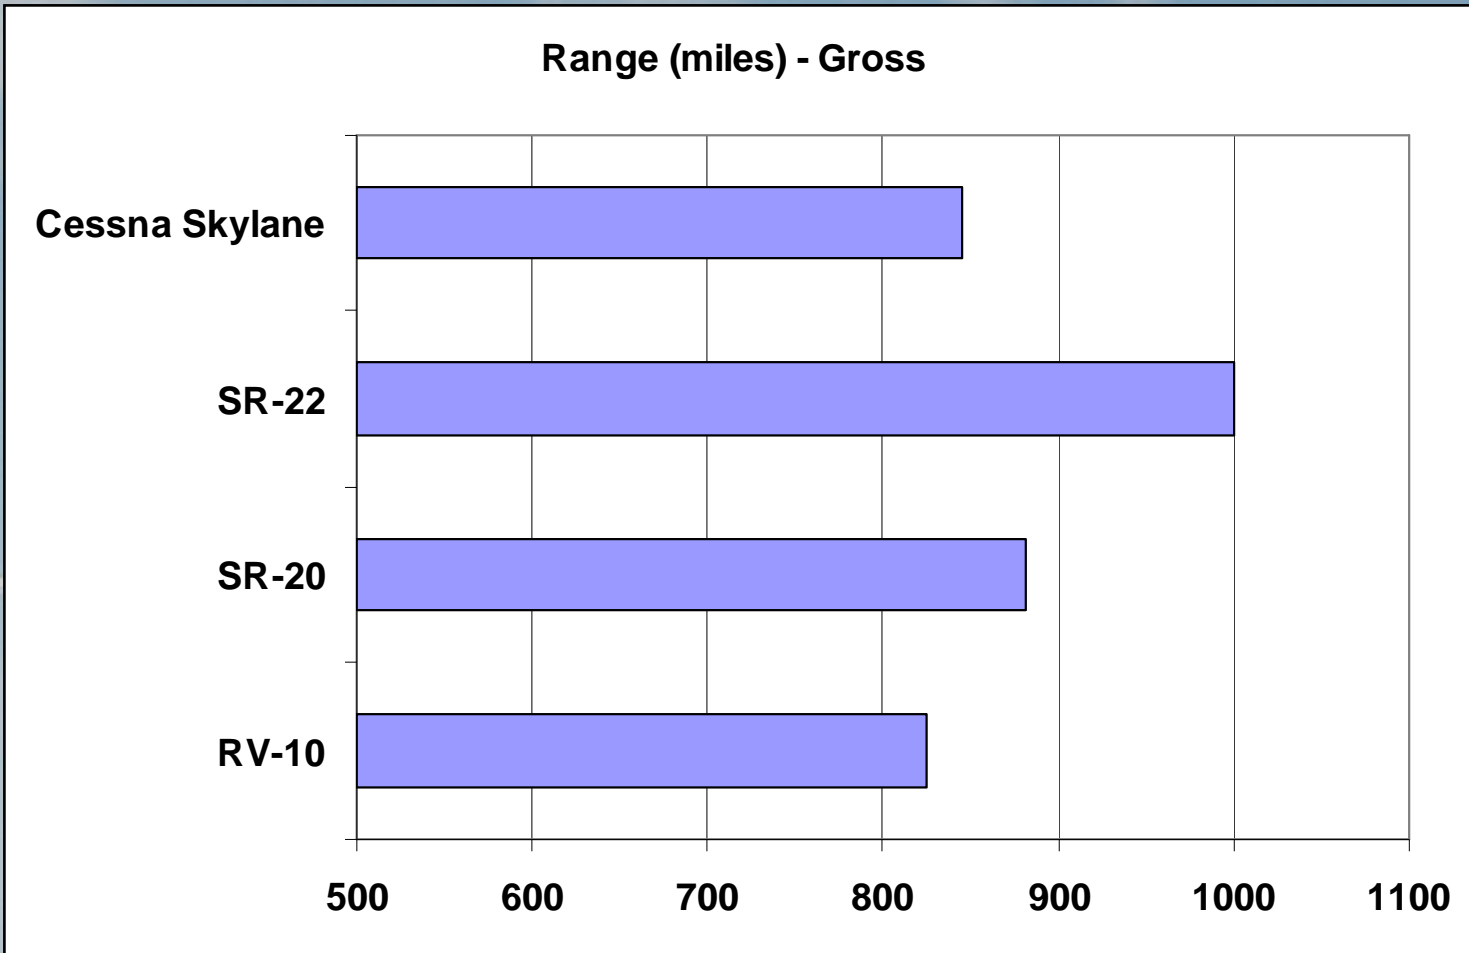

Useful Load – Full Fuel

Wing Loading

Power Loading

Engine Horsepower

Fuel Capacity

Cruise Speed

Cruise [75% @ 8000 ft] - Gross

Takeoff Performance

Landing Performance

Range

Climb Rate