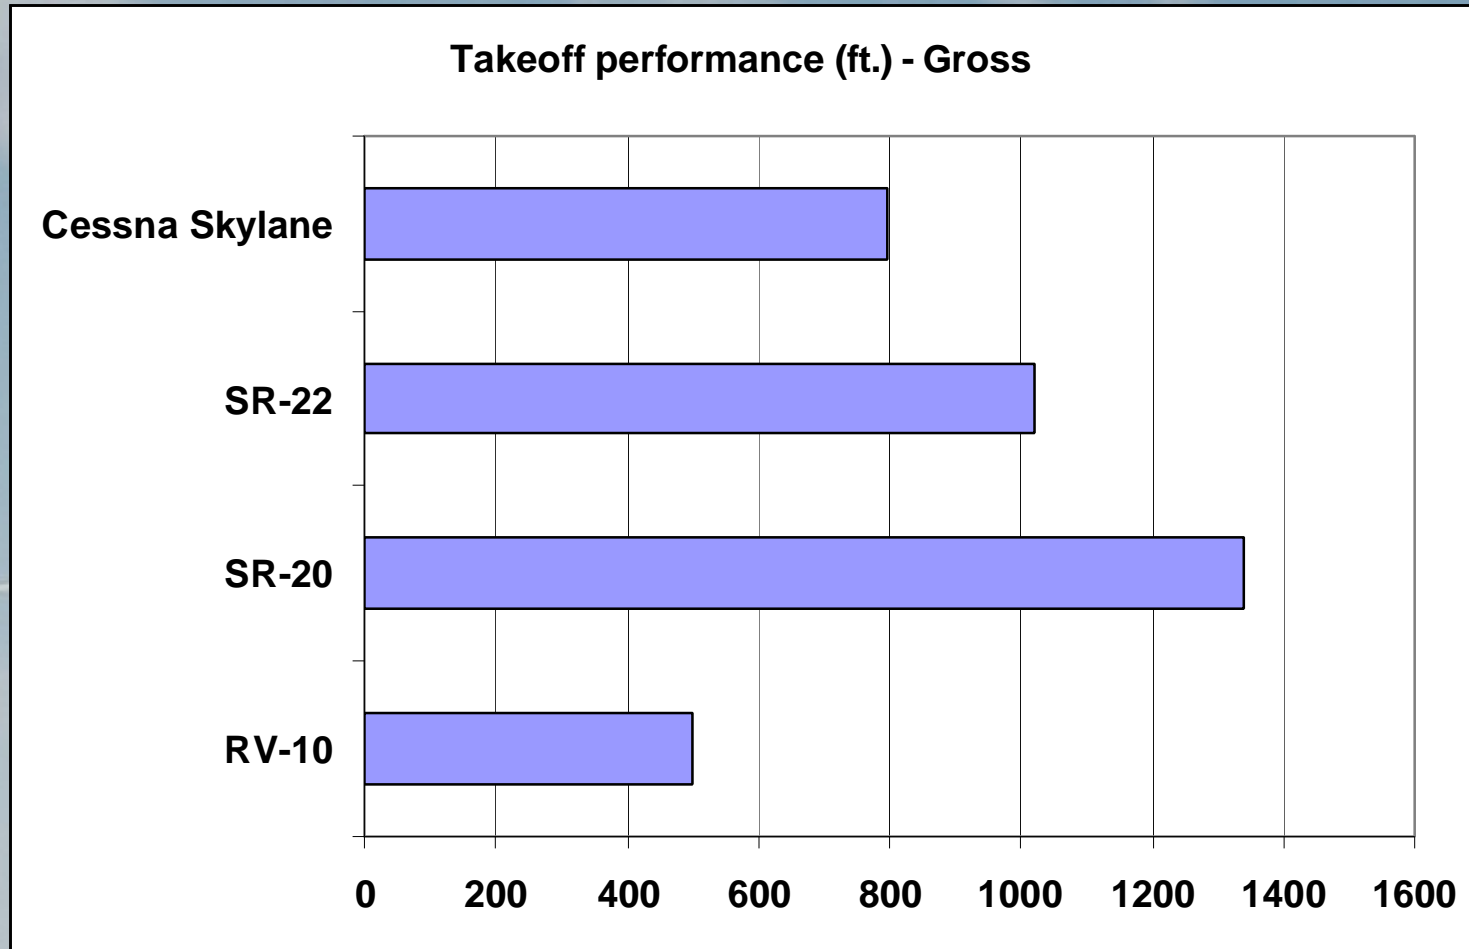

Useful Load – Full Fuel

Wing Loading

Power Loading

Engine Horsepower

Fuel Capacity

Cruise Speed

Cruise [75% @ 8000 ft] - Gross

Takeoff Performance

Landing Performance

Range

Climb Rate