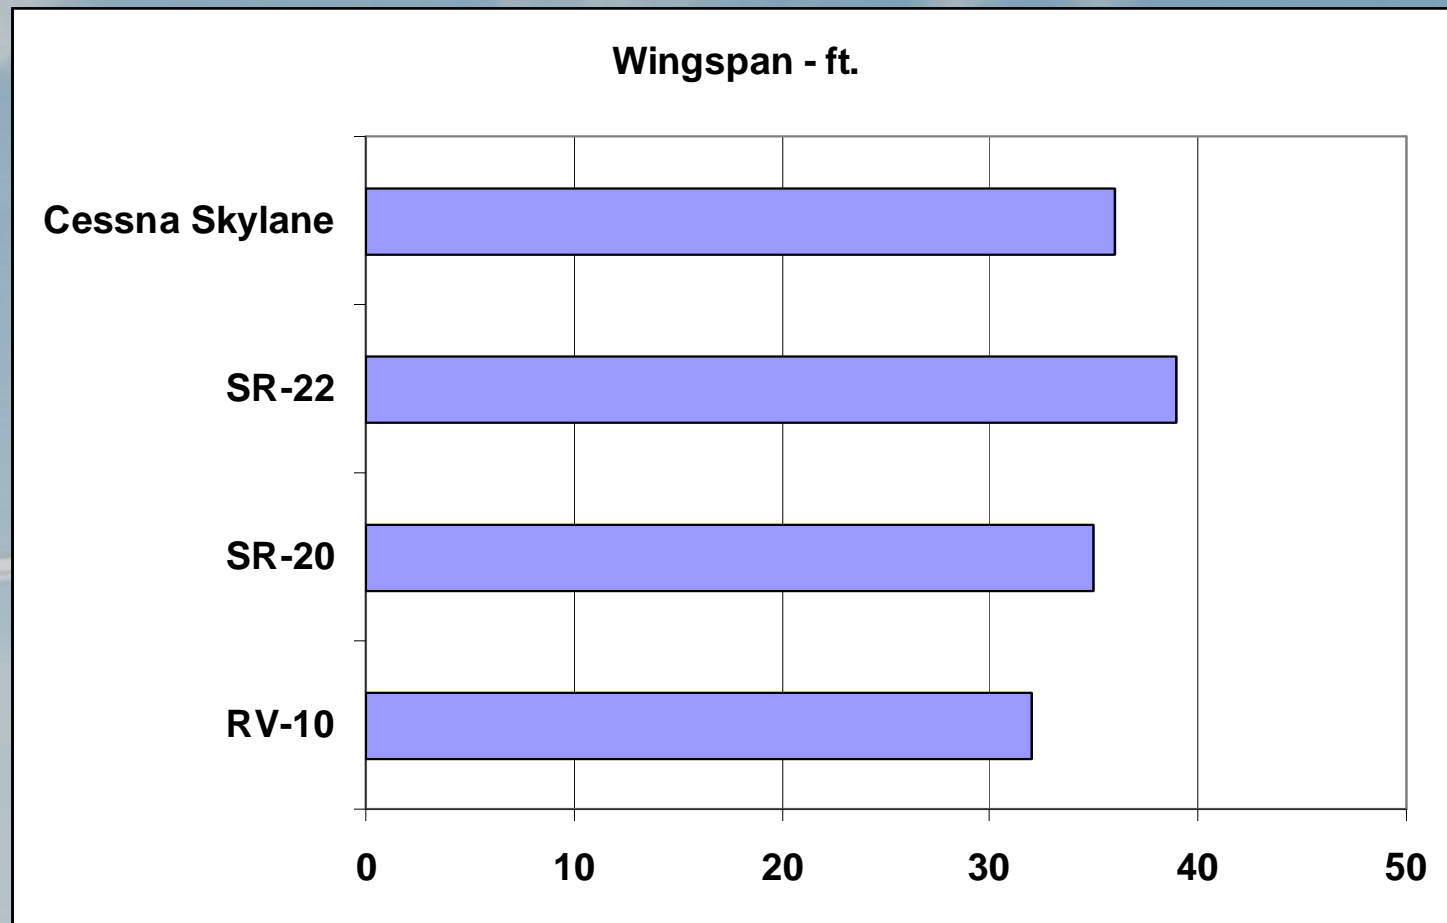

Why an RV-10?

Price - Equipped with Similar Avionics

Wingspan

Length

Wing Area

Empty Weight

Gross Weight

Useful Load

Useful Load – Full Fuel

Wing Loading

Power Loading

Engine Horsepower

Fuel Capacity

Cruise Speed

Cruise [75% @ 8000 ft] - Gross

Takeoff Performance

Landing Performance

Range

Climb Rate