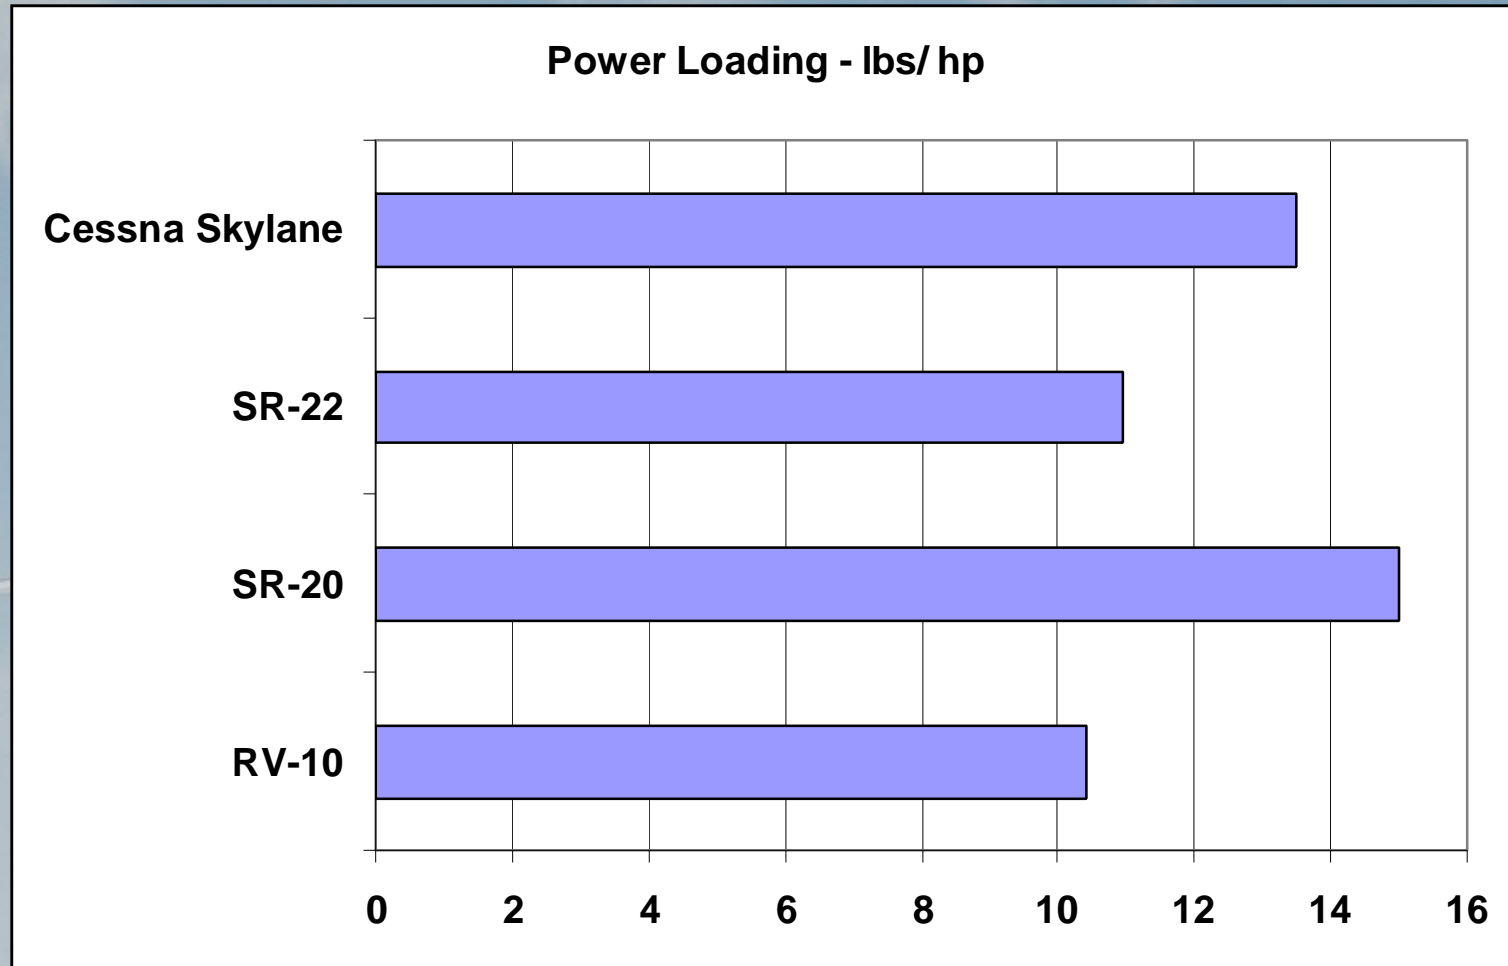

Why an RV-10?

Price - Equipped with Similar Avionics

Wingspan

Length

Wing Area

Empty Weight

Gross Weight

Useful Load

Useful Load – Full Fuel

Wing Loading

Power Loading

Engine Horsepower

Fuel Capacity

Cruise Speed

Cruise [75% @ 8000 ft] - Gross

Takeoff Performance

Landing Performance

Range

Climb Rate