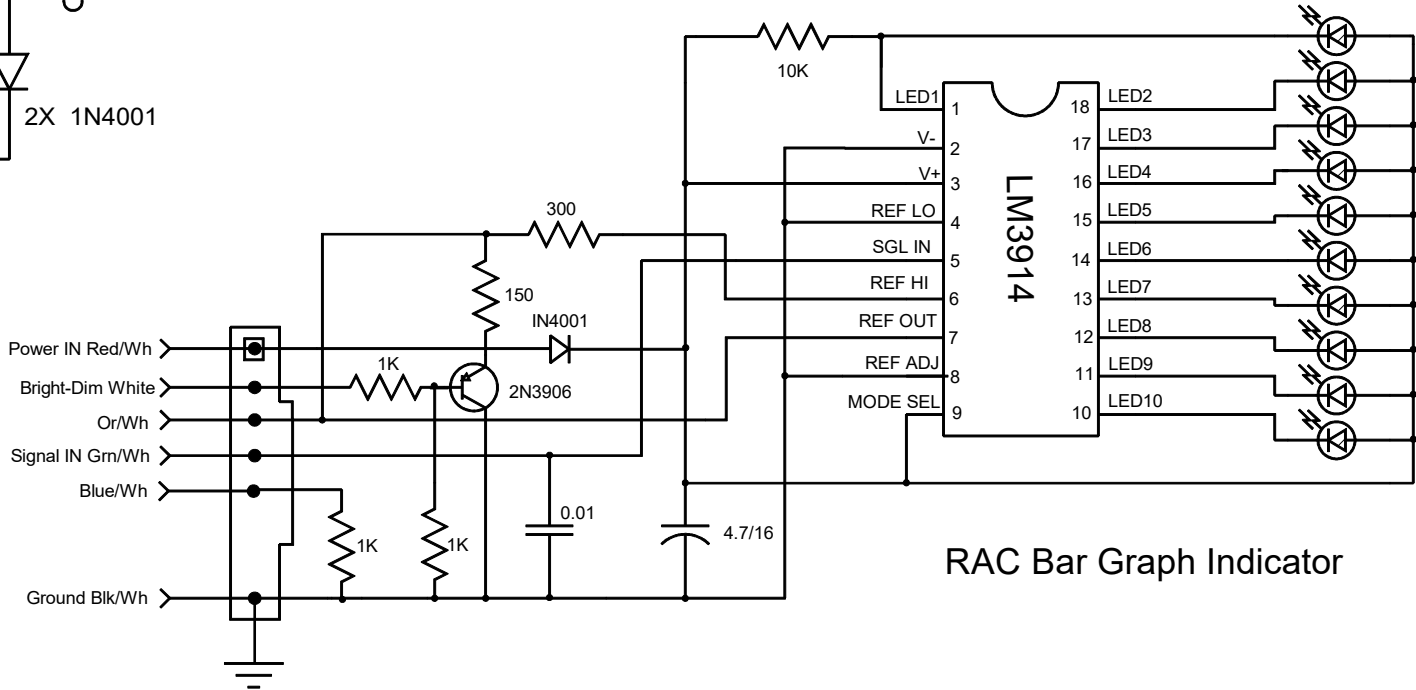

Eric M. Jones
 113 Brentwood Drive
 Southbridge MA 01550
 emjones@charter.net
 508-764-2072

MAC8A Schematic

RAC Bar Graph Indicator

Drawn By: EMJ DATE: _____ TITLE: _____
 Material: _____ Part Number: _____
 Finish: _____