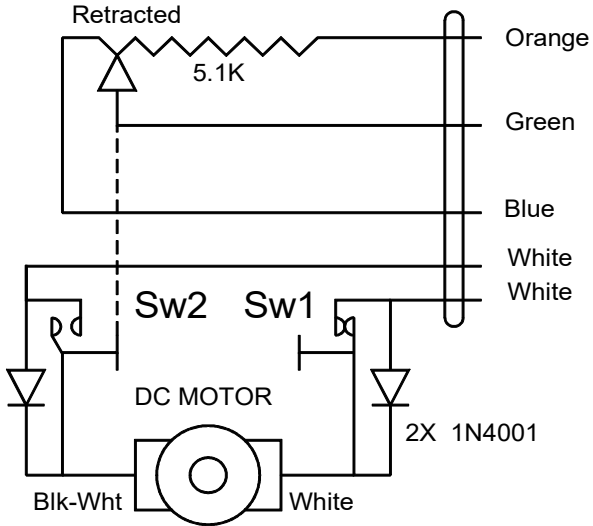

Eric M. Jones
 113 Brentwood Drive
 Southbridge MA 01550
 emjones@charter.net
 508-764-2072

MAC8A Schematic

RAC Bar Graph Indicator

Drawn By: EMJ DATE: _____ TITLE: _____
 Material: _____ Part Number: _____
 Finish: _____