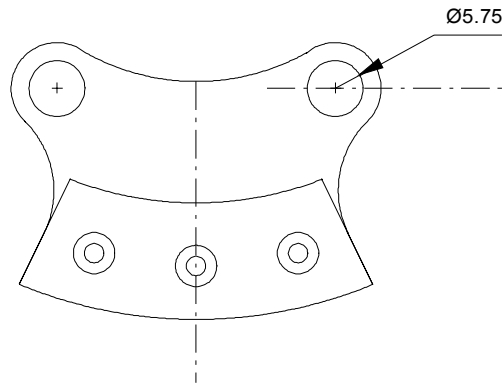

ETRIER DE FREIN EUROPA MONOWHEEL

Plaque support plaquette

Plaquettes Cleveland 66-106

Joint Nitrile